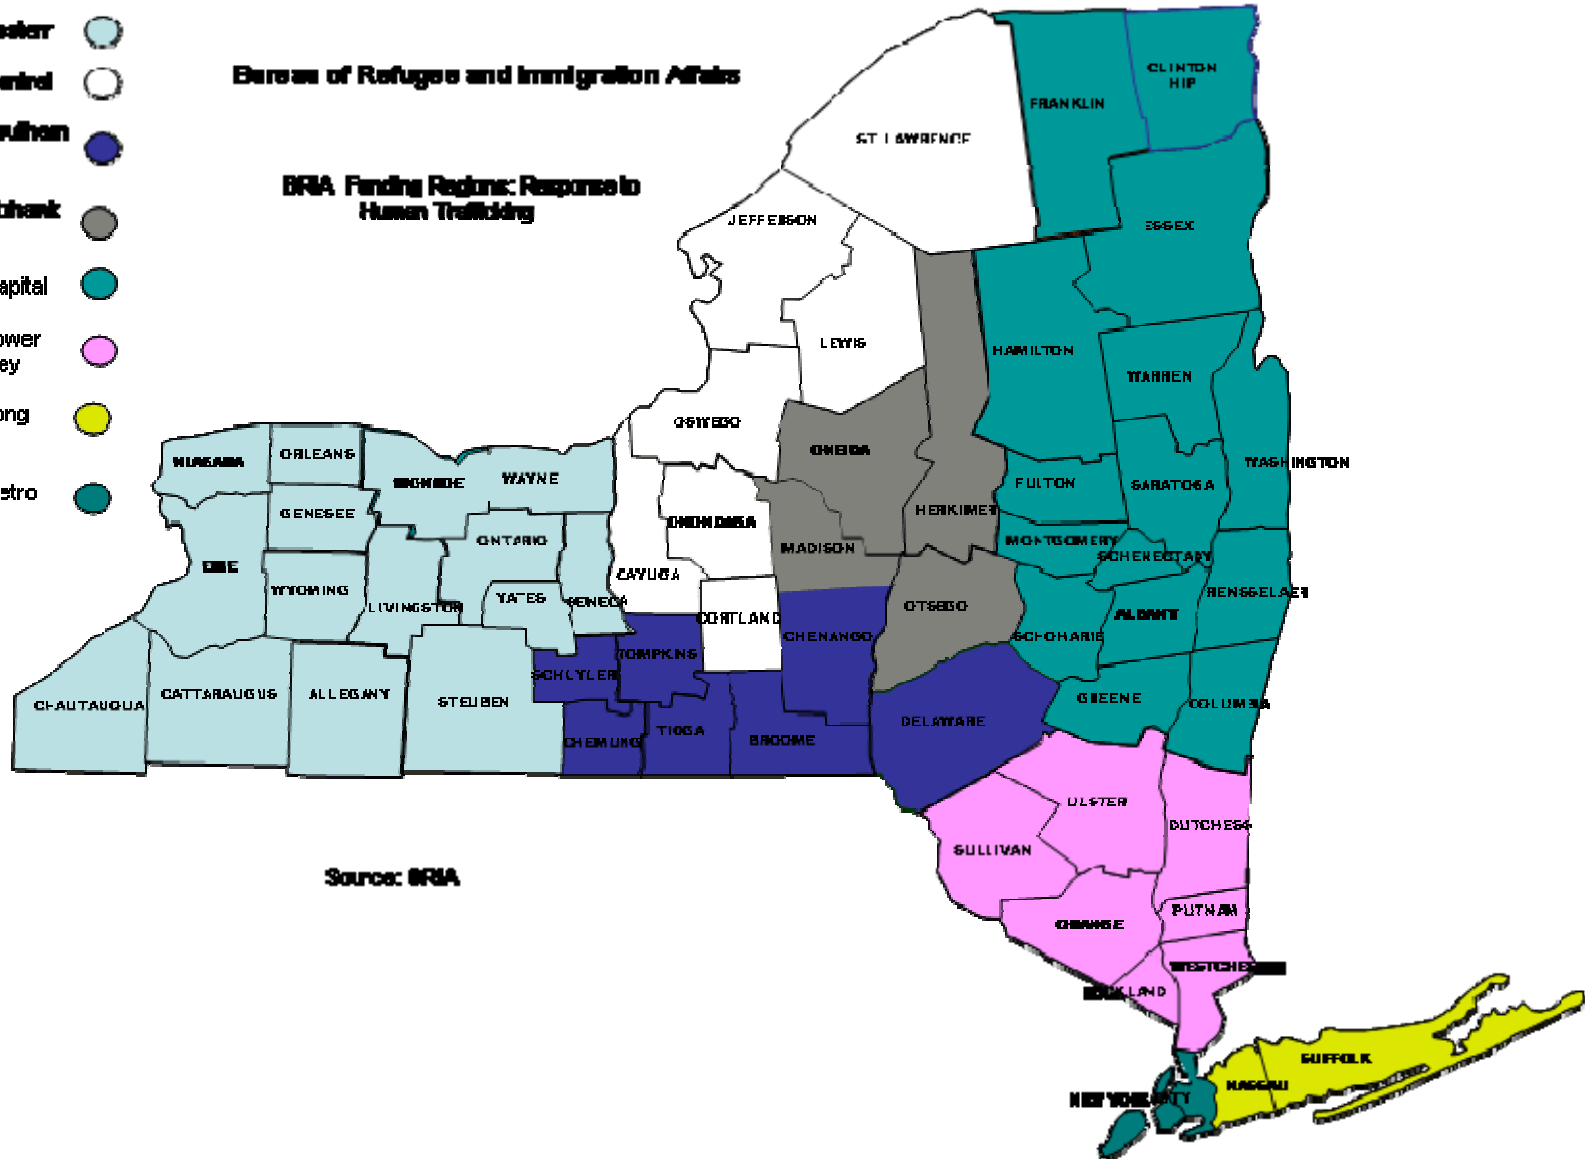

# Regional Trafficking Service Providers

- Region 1- Western ●
- Region 2- Central ●
- Region 3- Sullivan Ter ●
- Region 4- Mohawk Valley ●
- Region 5- Capital ●
- Region 6- Lower Hudson Valley ●
- Region 7- Long Island ●
- Region 8- Metro NYC ●

**Bureau of Refugee and Immigration Affairs**

**BRIA Funding Regions: Response to Human Trafficking**

Source: BRIA