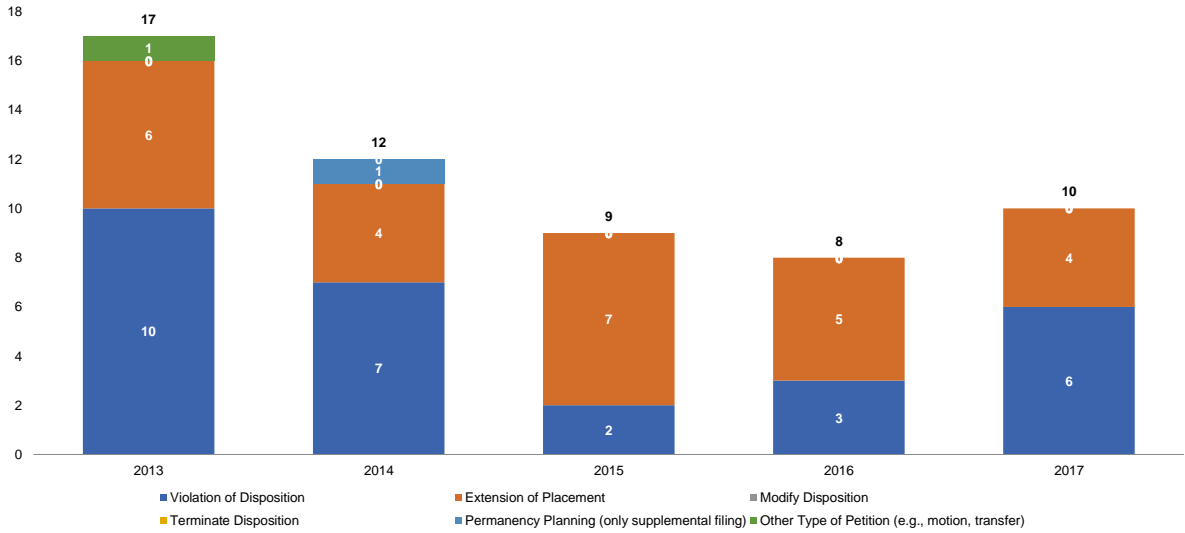

Supplemental JD Petitions Filed: Most Serious Action (Number)

Source: NYS Division of Criminal Justice Services (DCJS) and NYS Office of Court Administration (OCA), DCJS-OCA Juvenile Delinquent Family Court Database.