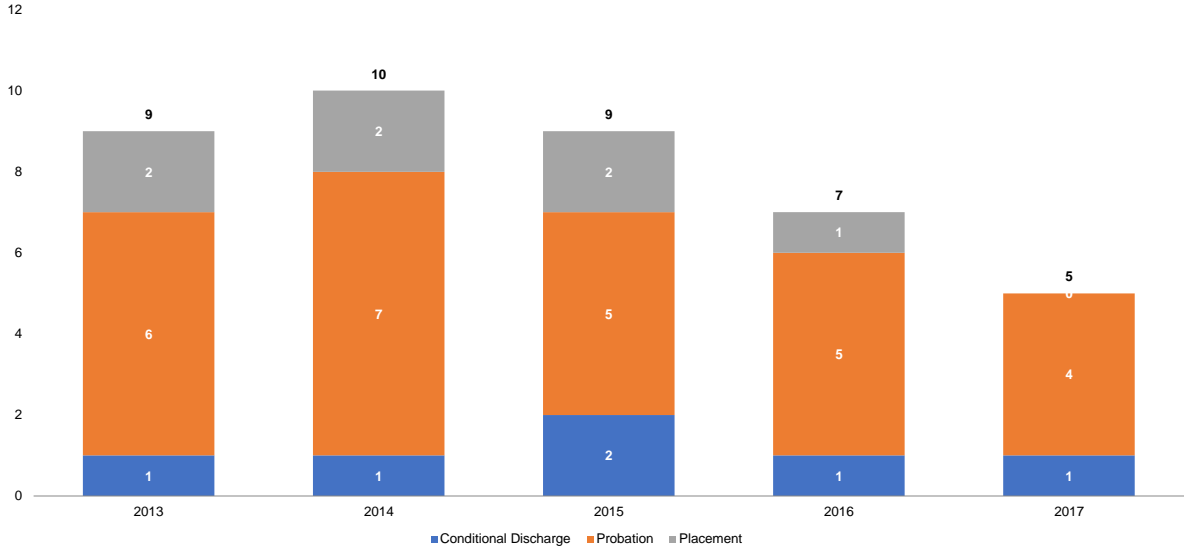

Initial JD Petitions Disposed with JD Findings (Number)

Source: NYS Division of Criminal Justice Services (DCJS) and NYS Office of Court Administration (OCA), DCJS-OCA Juvenile Delinquent Family Court Database.