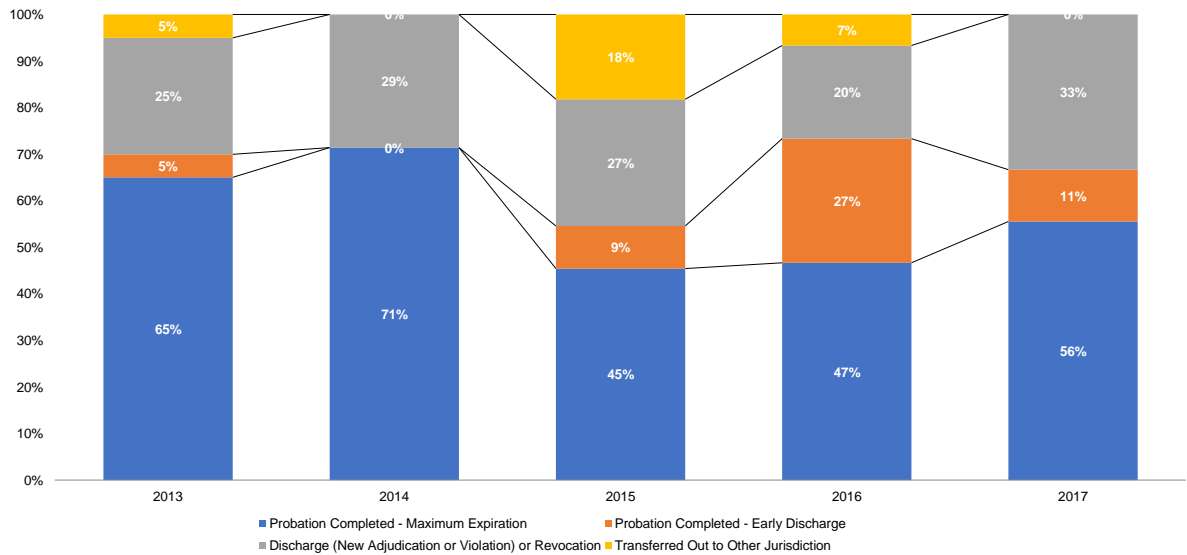

Probation Supervision Cases Closed (% Dist.)

Source: NYS Division of Criminal Justice Services, Probation Workload System (PWS).