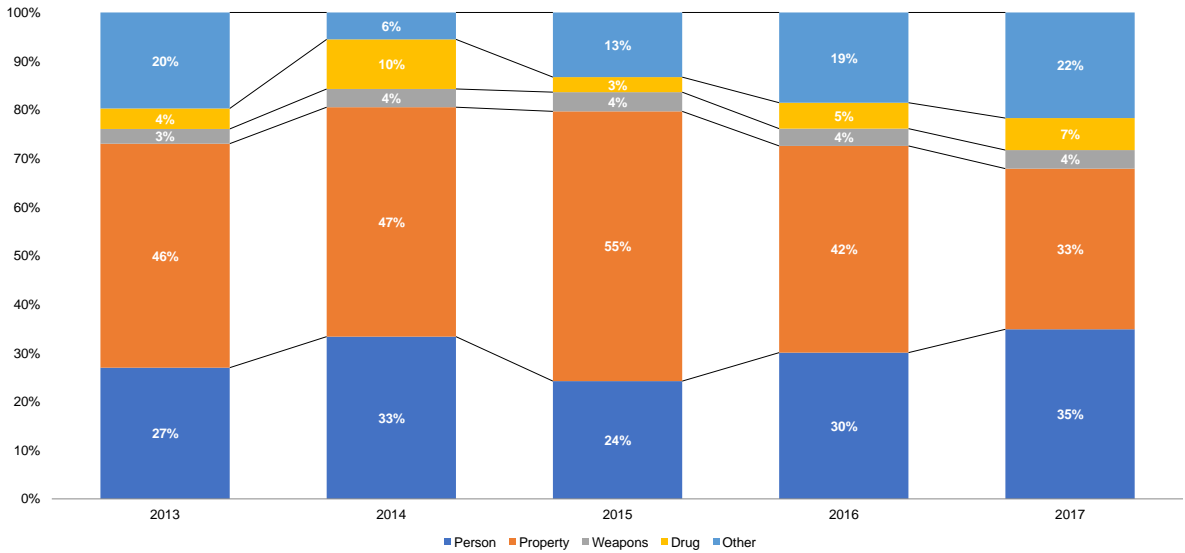

Arrests by Crime Type (% Dist.)

Source: NYS Division of Criminal Justice Services (DCJS), Uniform Crime Reporting (UCR) and Incident-Based Reporting (IBR) systems.