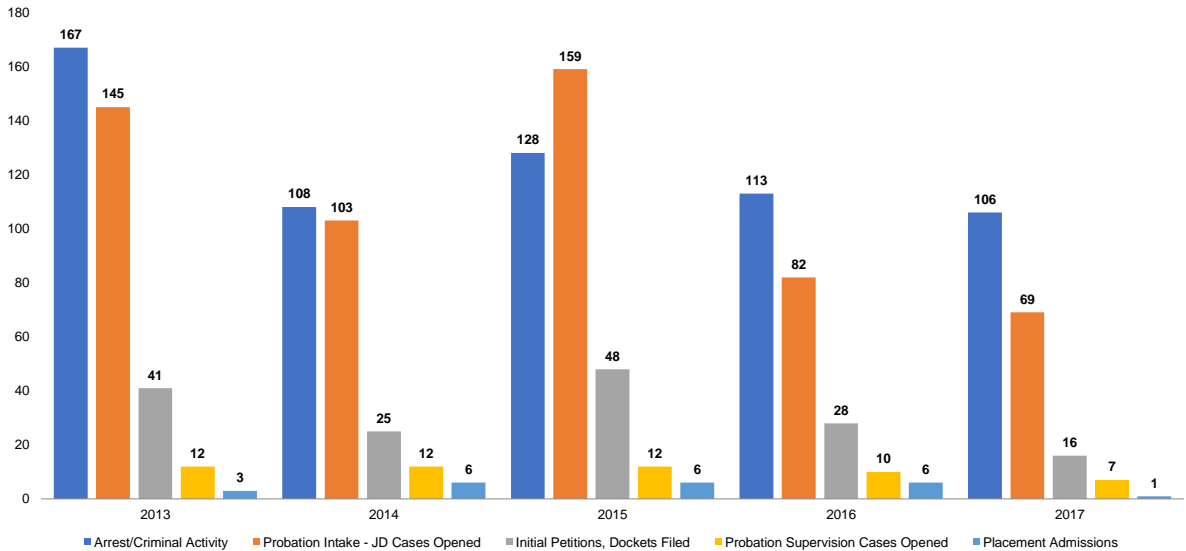

Wayne County for 2013-2017

Prepared by NYS Division of Criminal Justice Services,
Office of Justice Research and Performance
May 15, 2018

Processing Stage Overview by Year

Arrests by Crime Type (Number)

Source: NYS Division of Criminal Justice Services (DCJS), Uniform Crime Reporting (UCR) and Incident-Based Reporting (IBR) systems.

Arrests by Crime Type (% Dist.)

Source: NYS Division of Criminal Justice Services (DCJS), Uniform Crime Reporting (UCR) and Incident-Based Reporting (IBR) systems.

Intake Cases Adjusted (Adjustment Rates)