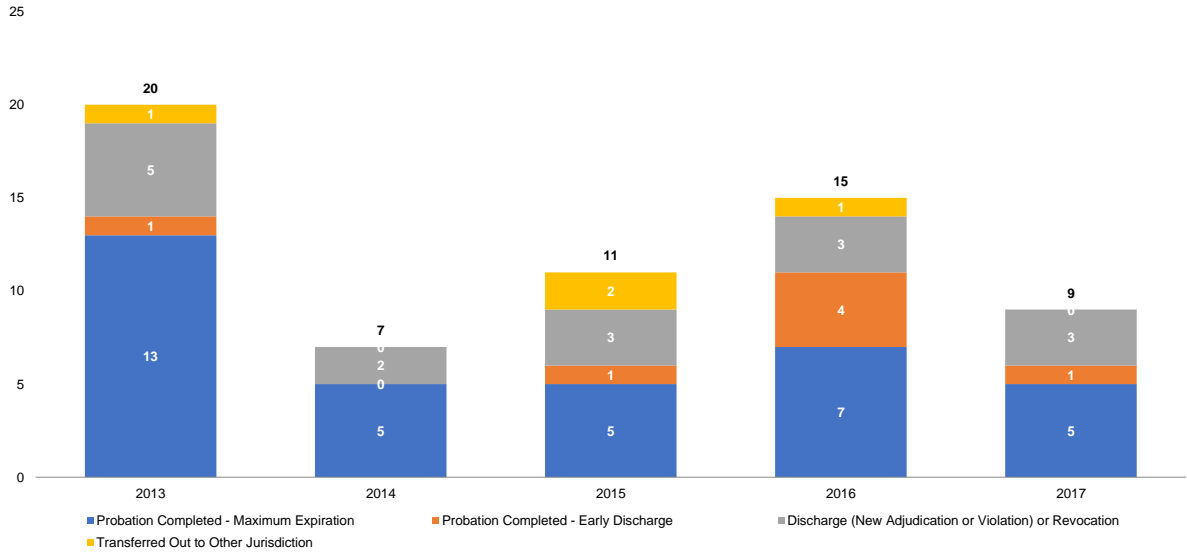

Probation Supervision Cases Closed (Number)

Source: NYS Division of Criminal Justice Services, Probation Workload System (PWS).