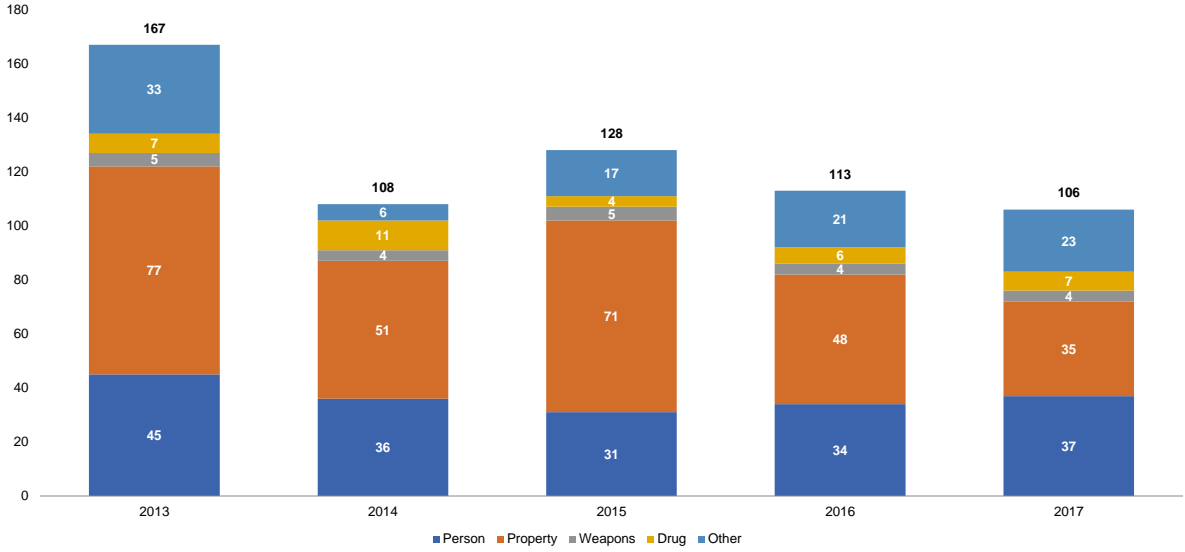

Wayne County for 2013-2017

Prepared by NYS Division of Criminal Justice Services,
Office of Justice Research and Performance
May 15, 2018

Processing Stage Overview by Year

Arrests by Crime Type (Number)

Source: NYS Division of Criminal Justice Services (DCJS), Uniform Crime Reporting (UCR) and Incident-Based Reporting (IBR) systems.