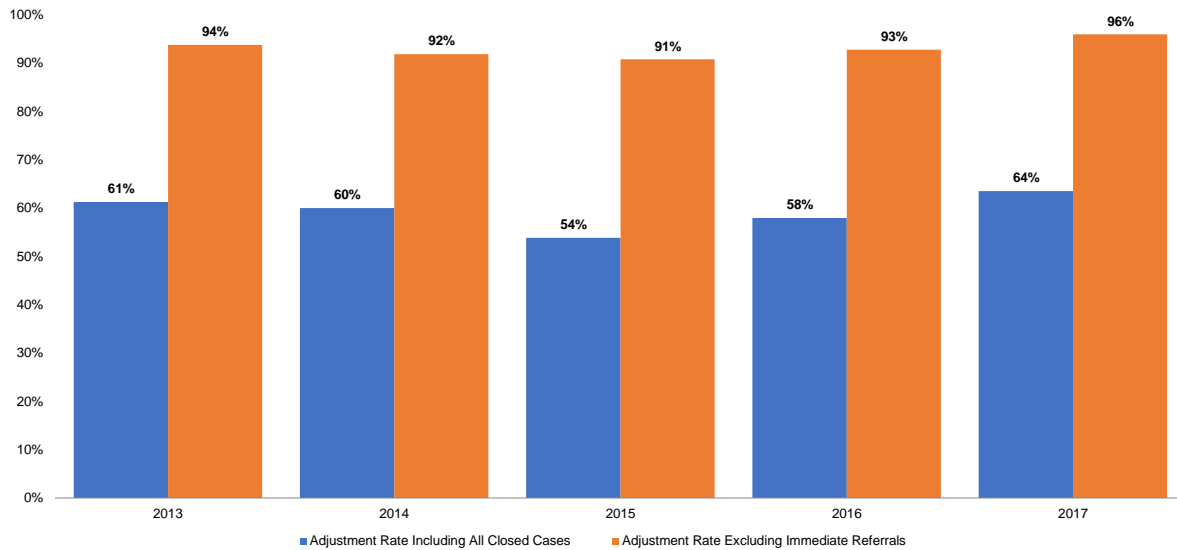

Arrests by Crime Type (% Dist.)

Source: NYS Division of Criminal Justice Services (DCJS), Uniform Crime Reporting (UCR) and Incident-Based Reporting (IBR) systems.

Intake Cases Adjusted (Adjustment Rates)