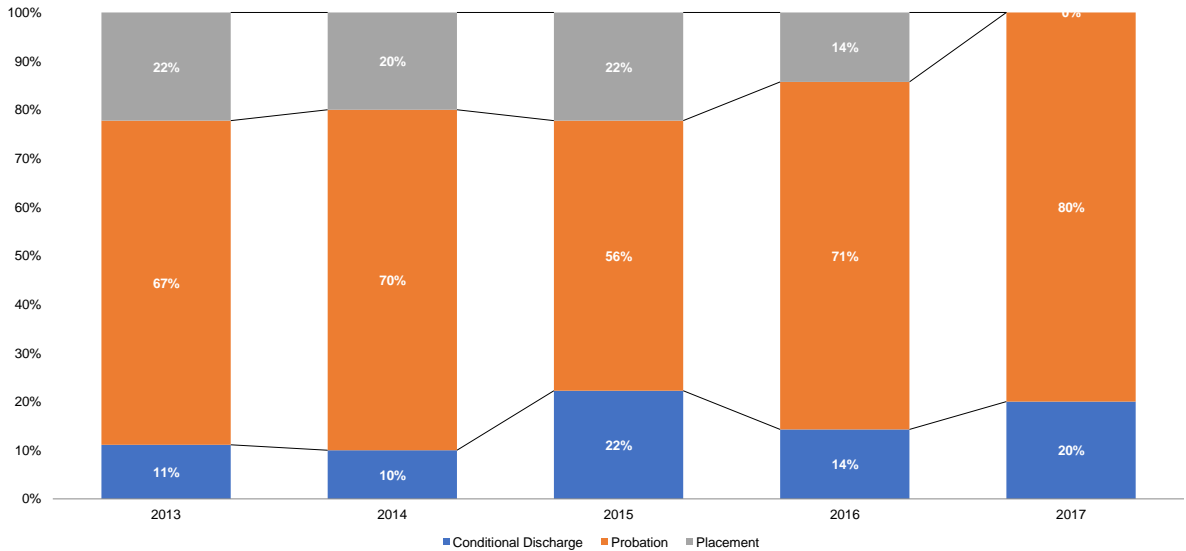

Initial JD Petitions Disposed with JD Findings (% Dist.)

Source: NYS Division of Criminal Justice Services (DCJS) and NYS Office of Court Administration (OCA), DCJS-OCA Juvenile Delinquent Family Court Database.