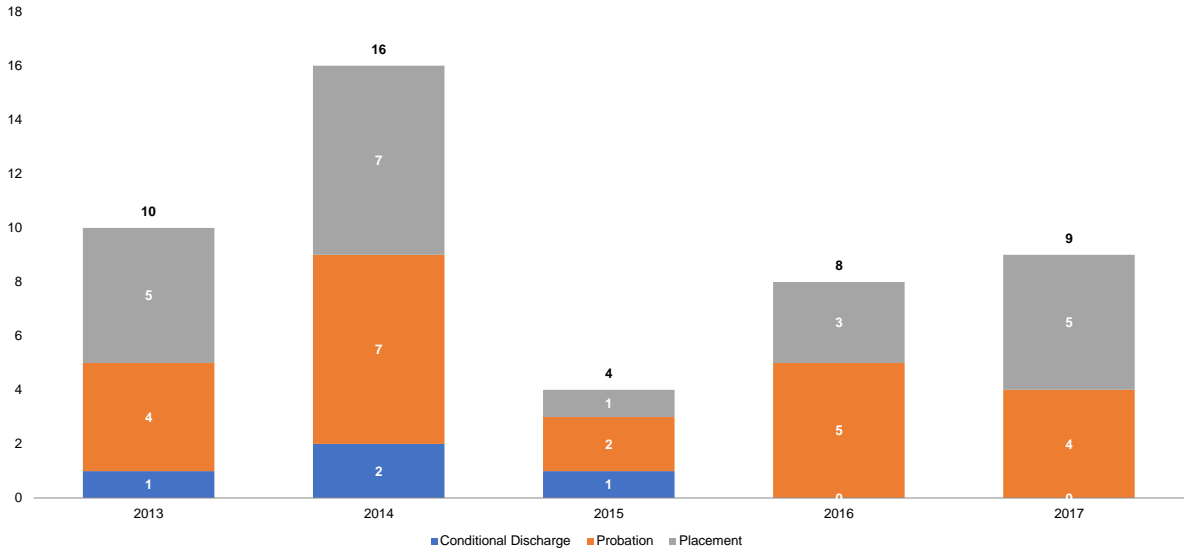

### Intake Cases Adjusted (Adjustment Rates)

Source: NYS Division of Criminal Justice Services, Probation Workload System (PWS).

\*\*\*

**Initial JD Petitions Disposed with JD Findings (Number)**

Source: NYS Division of Criminal Justice Services (DCJS) and NYS Office of Court Administration (OCA), DCJS-OCA Juvenile Delinquent Family Court Database.