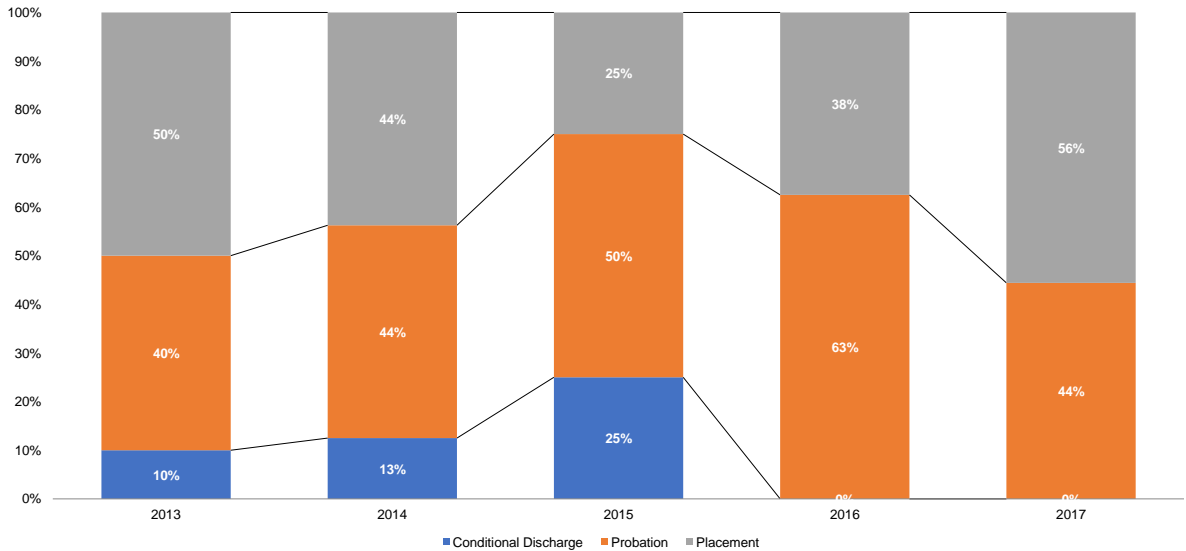

Initial JD Petitions Disposed with JD Findings (% Dist.)

Source: NYS Division of Criminal Justice Services (DCJS) and NYS Office of Court Administration (OCA), DCJS-OCA Juvenile Delinquent Family Court Database.