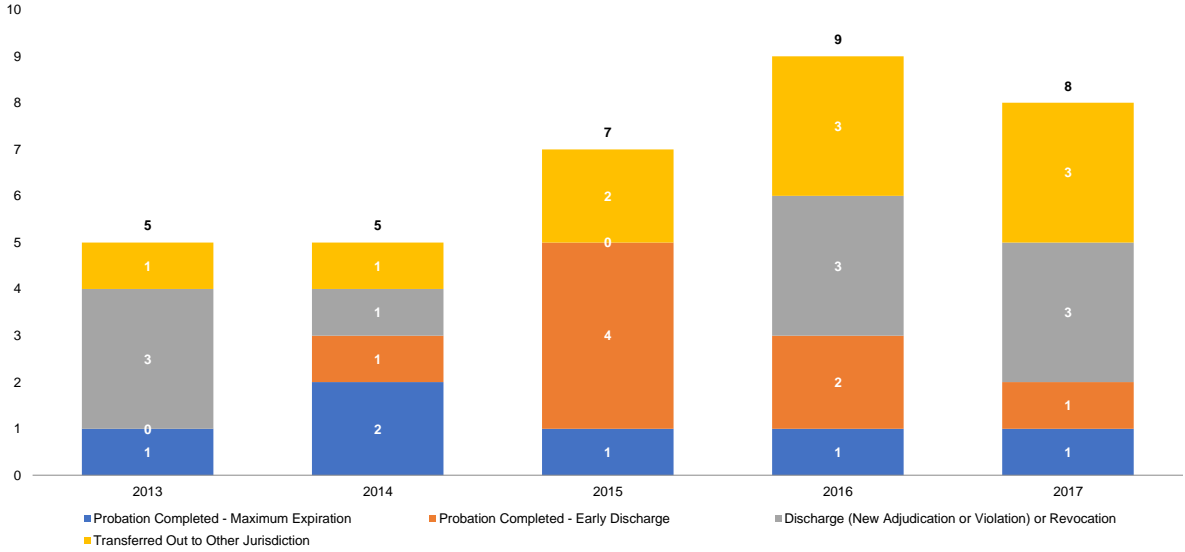

Probation Supervision Cases Closed (Number)

Source: NYS Division of Criminal Justice Services, Probation Workload System (PWS).