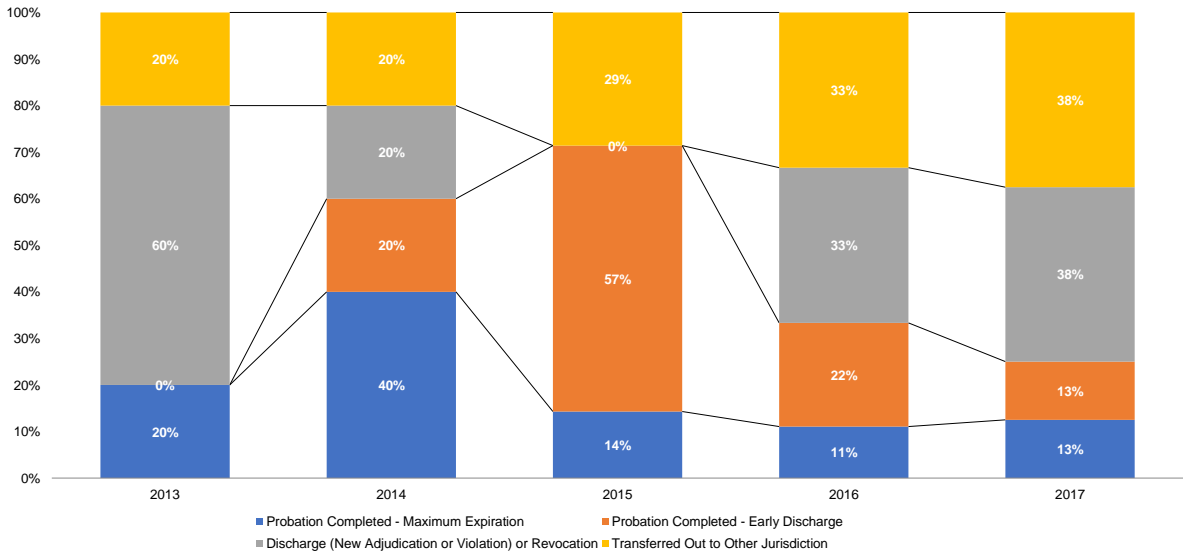

Probation Supervision Cases Closed (% Dist.)

Source: NYS Division of Criminal Justice Services, Probation Workload System (PWS).