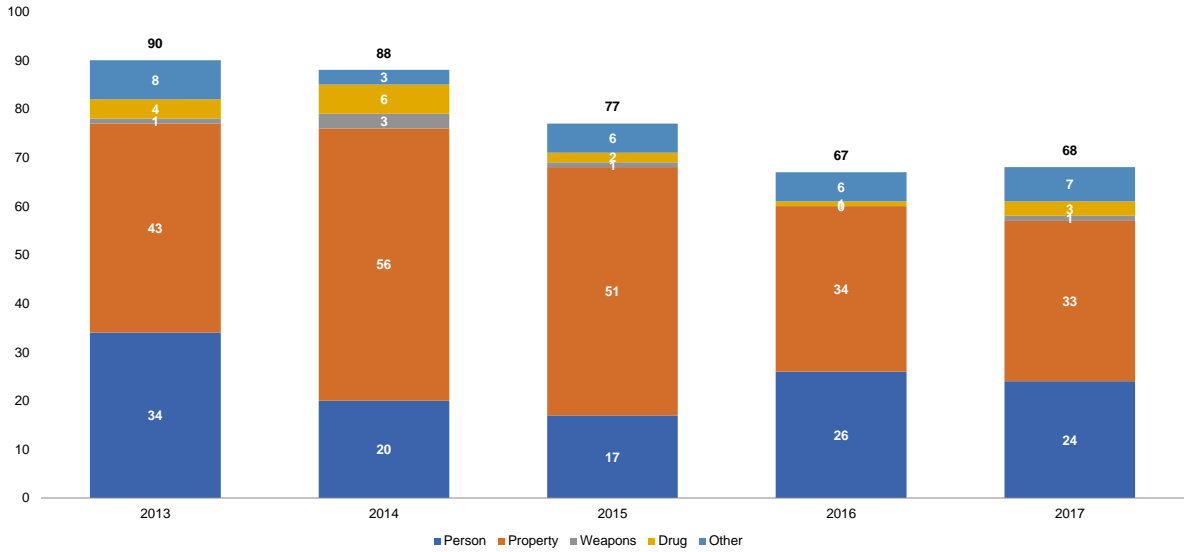

# Sullivan County for 2013-2017

Prepared by NYS Division of Criminal Justice Services,  
Office of Justice Research and Performance  
May 15, 2018

Processing Stage Overview by Year

**Arrests by Crime Type (Number)**