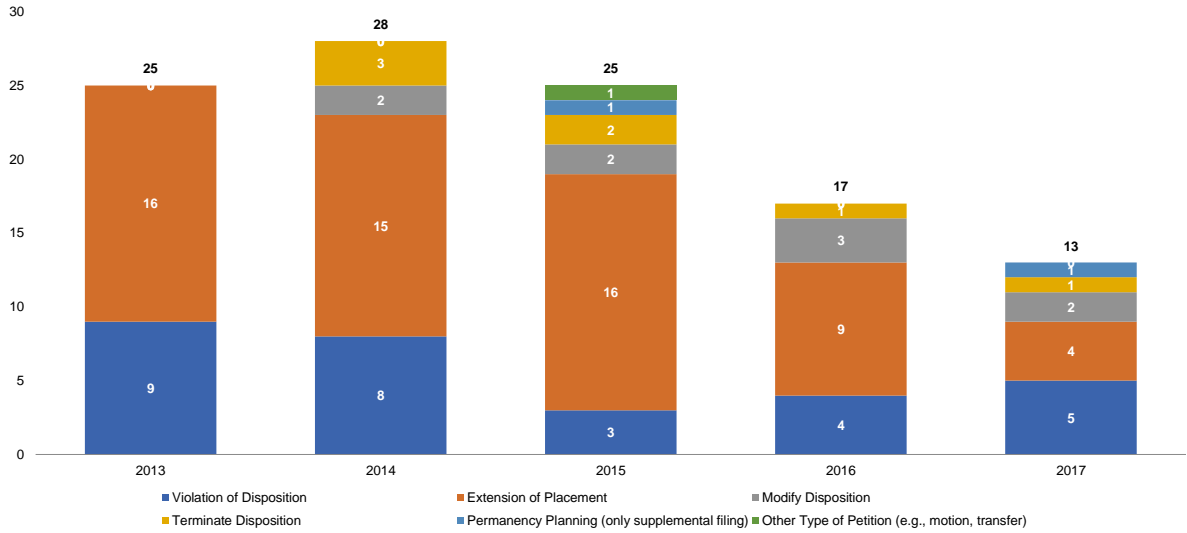

Supplemental JD Petitions Filed: Most Serious Action (Number)

Source: NYS Division of Criminal Justice Services (DCJS) and NYS Office of Court Administration (OCA), DCJS-OCA Juvenile Delinquent Family Court Database.