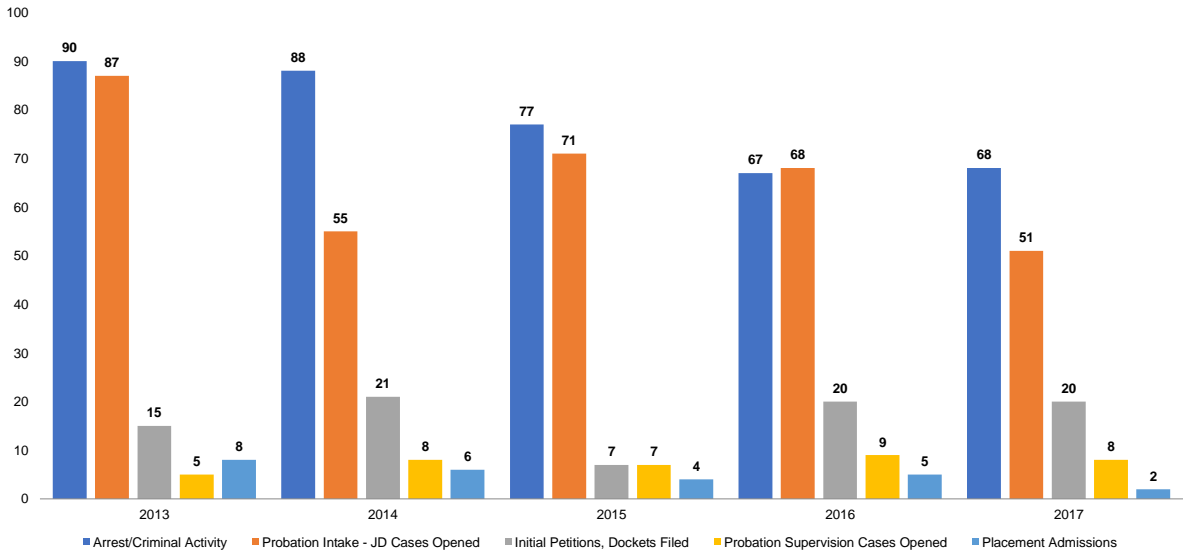

# Sullivan County for 2013-2017

Prepared by NYS Division of Criminal Justice Services,  
Office of Justice Research and Performance  
May 15, 2018

Processing Stage Overview by Year

**Arrests by Crime Type (Number)**

Source: NYS Division of Criminal Justice Services (DCJS), Uniform Crime Reporting (UCR) and Incident-Based Reporting (IBR) systems.

**Arrests by Crime Type (% Dist.)**

Source: NYS Division of Criminal Justice Services (DCJS), Uniform Crime Reporting (UCR) and Incident-Based Reporting (IBR) systems.