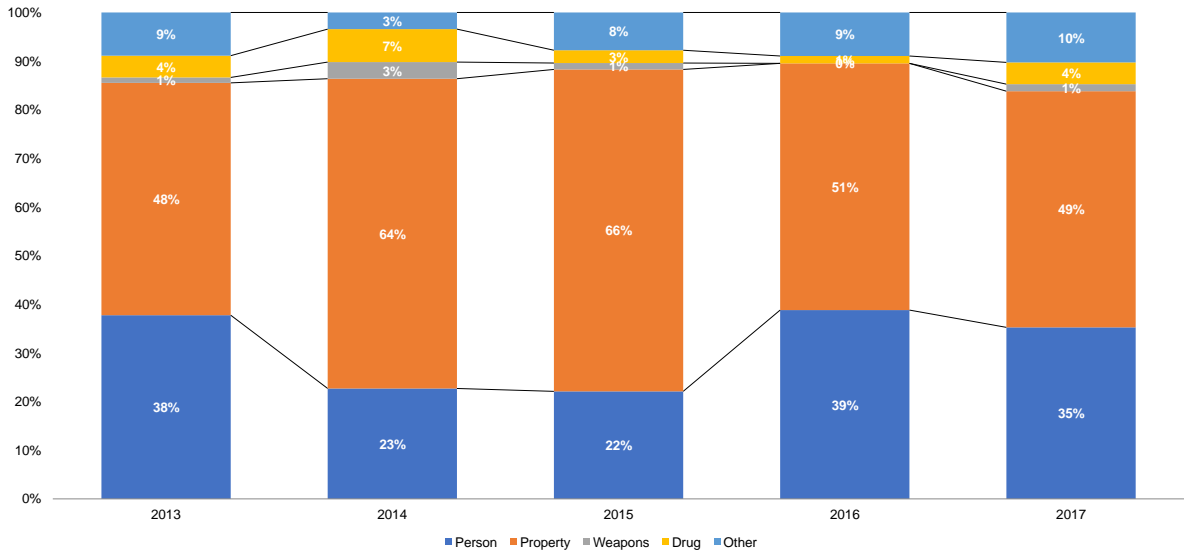

Arrests by Crime Type (% Dist.)

Source: NYS Division of Criminal Justice Services (DCJS), Uniform Crime Reporting (UCR) and Incident-Based Reporting (IBR) systems.