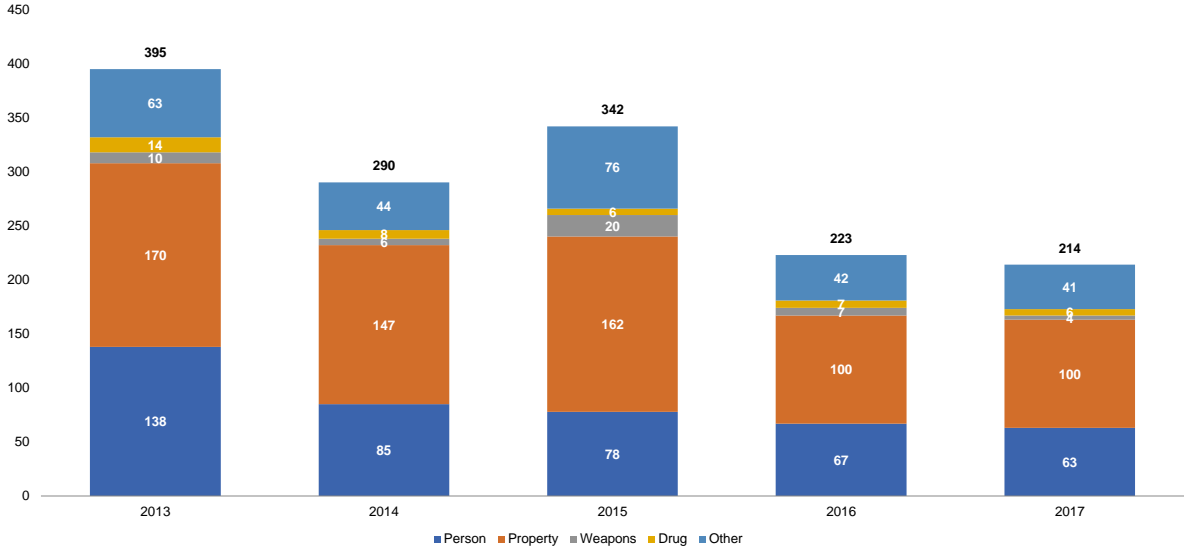

Suffolk County for 2013-2017

Prepared by NYS Division of Criminal Justice Services,
Office of Justice Research and Performance
May 15, 2018

Processing Stage Overview by Year

Arrests by Crime Type (Number)