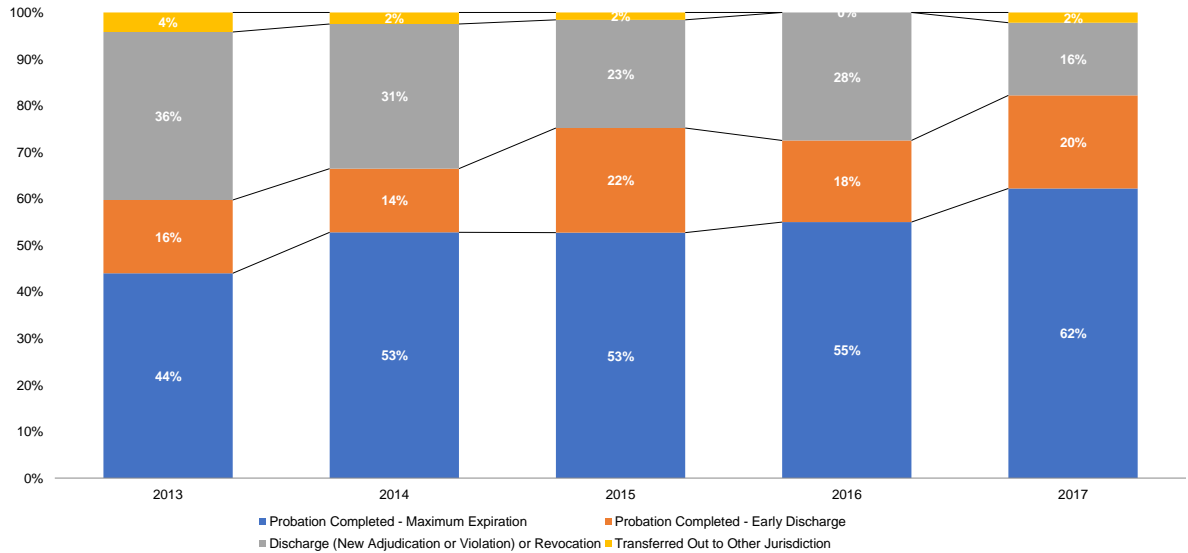

Probation Supervision Cases Closed (% Dist.)

Source: NYS Division of Criminal Justice Services, Probation Workload System (PWS).