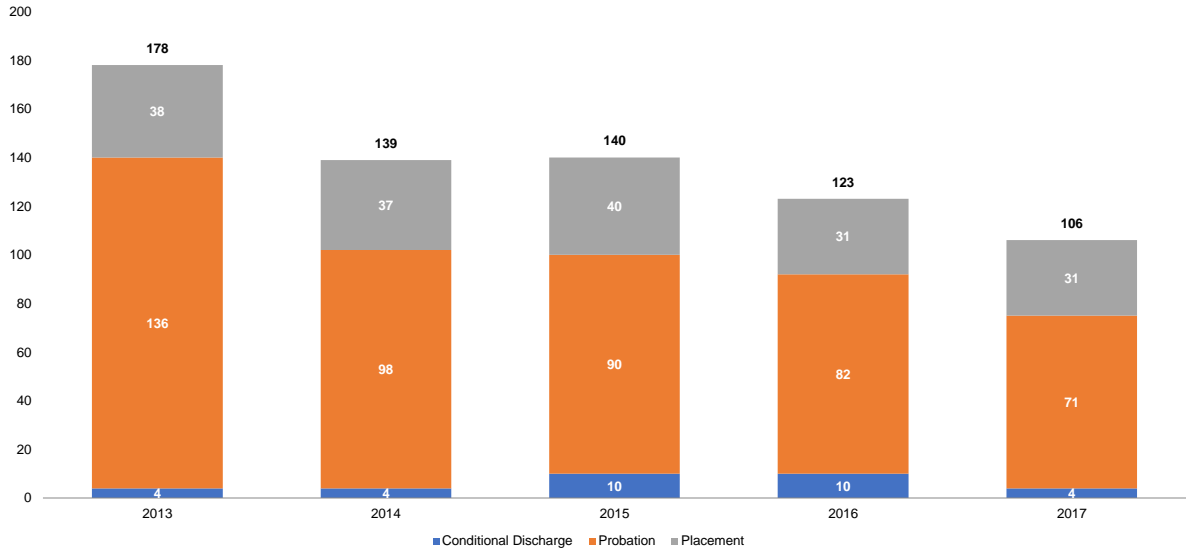

Source: NYS Division of Criminal Justice Services (DCJS), Uniform Crime Reporting (UCR) and Incident-Based Reporting (IBR) systems.

Arrests by Crime Type (% Dist.)

Source: NYS Division of Criminal Justice Services (DCJS), Uniform Crime Reporting (UCR) and Incident-Based Reporting (IBR) systems.

Intake Cases Adjusted (Adjustment Rates)

Source: NYS Division of Criminal Justice Services, Probation Workload System (PWS).

Initial JD Petitions Disposed with JD Findings (Number)

Source: NYS Division of Criminal Justice Services (DCJS) and NYS Office of Court Administration (OCA), DCJS-OCA Juvenile Delinquent Family Court Database.