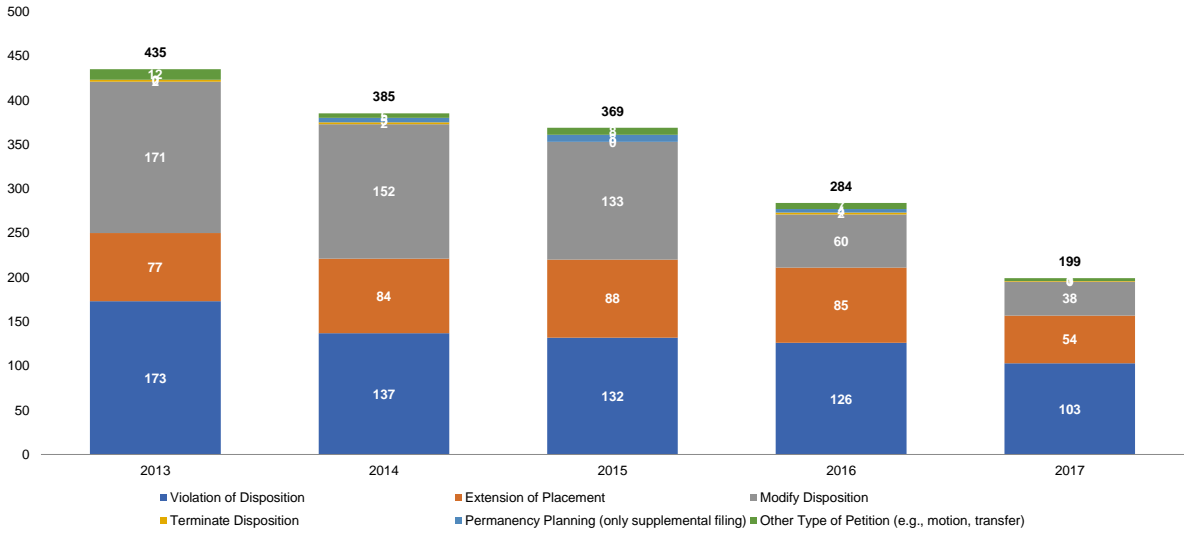

Supplemental JD Petitions Filed: Most Serious Action (Number)

Source: NYS Division of Criminal Justice Services (DCJS) and NYS Office of Court Administration (OCA), DCJS-OCA Juvenile Delinquent Family Court Database.