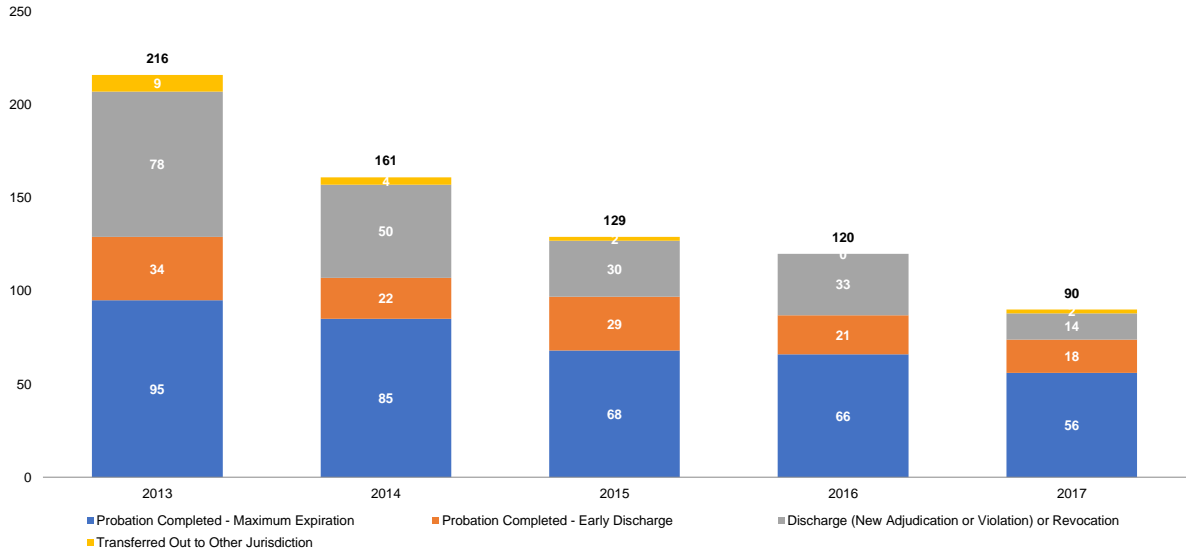

Probation Supervision Cases Closed (Number)

Source: NYS Division of Criminal Justice Services, Probation Workload System (PWS).