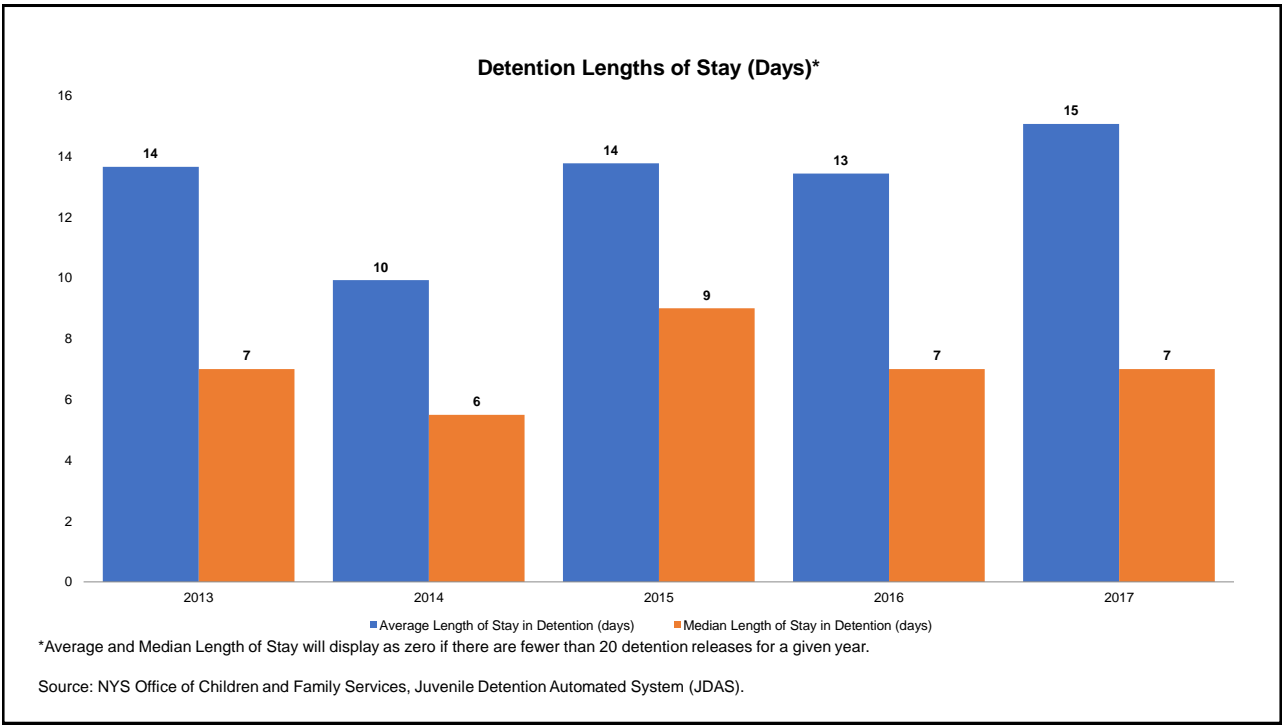

Source: NYS Division of Criminal Justice Services (DCJS), Uniform Crime Reporting (UCR) and Incident-Based Reporting (IBR) systems.

Arrests by Crime Type (% Dist.)

Source: NYS Division of Criminal Justice Services (DCJS), Uniform Crime Reporting (UCR) and Incident-Based Reporting (IBR) systems.