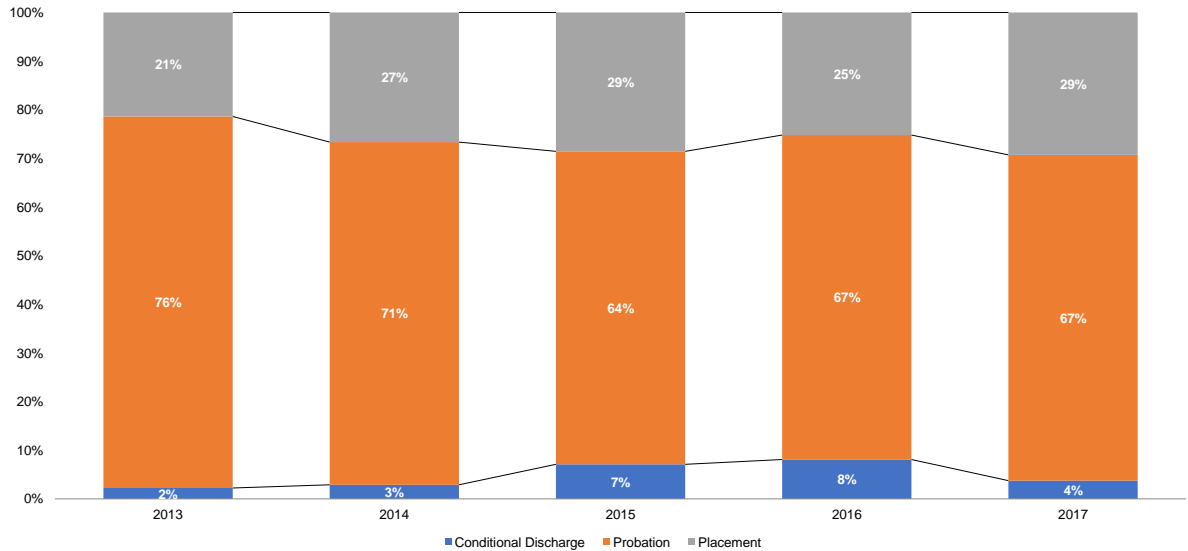

Initial JD Petitions Disposed with JD Findings (% Dist.)

Source: NYS Division of Criminal Justice Services (DCJS) and NYS Office of Court Administration (OCA), DCJS-OCA Juvenile Delinquent Family Court Database.