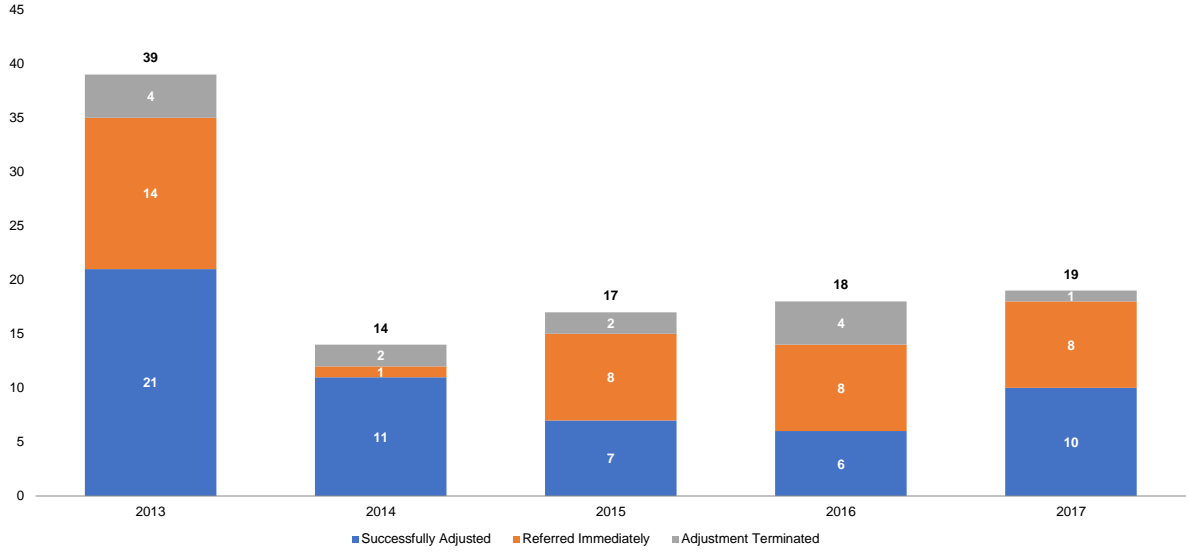

Source: NYS Division of Criminal Justice Services, Probation Workload System (PWS).

Intake Cases Closed (% Dist.)

Source: NYS Division of Criminal Justice Services, Probation Workload System (PWS).

Intake Cases Adjusted (Adjustment Rates)