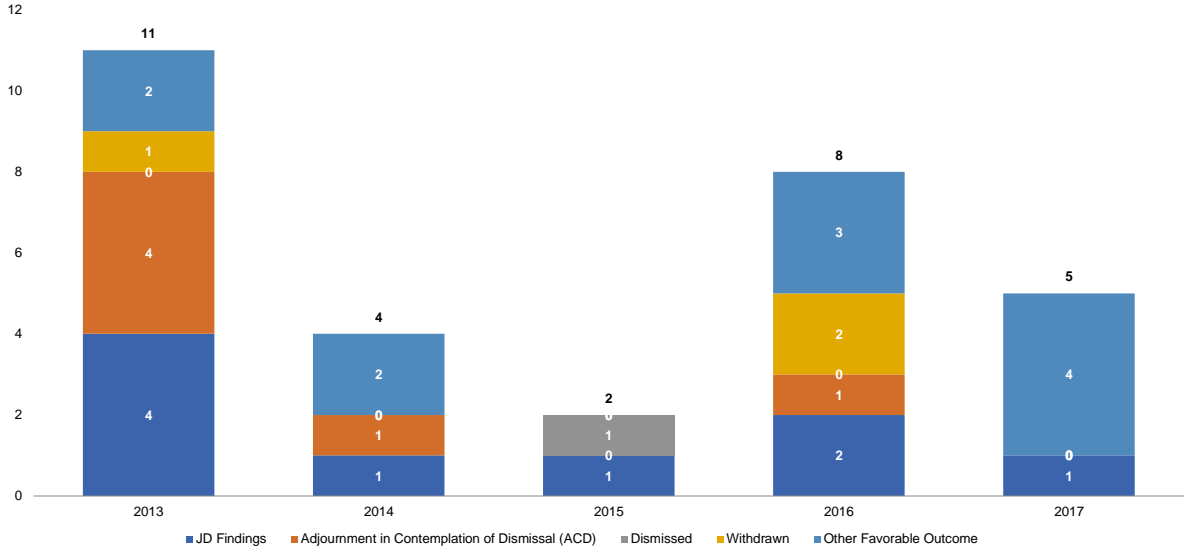

Initial JD Petitions Disposed (Number)

Source: NYS Division of Criminal Justice Services (DCJS) and NYS Office of Court Administration (OCA), DCJS-OCA Juvenile Delinquent Family Court Database.