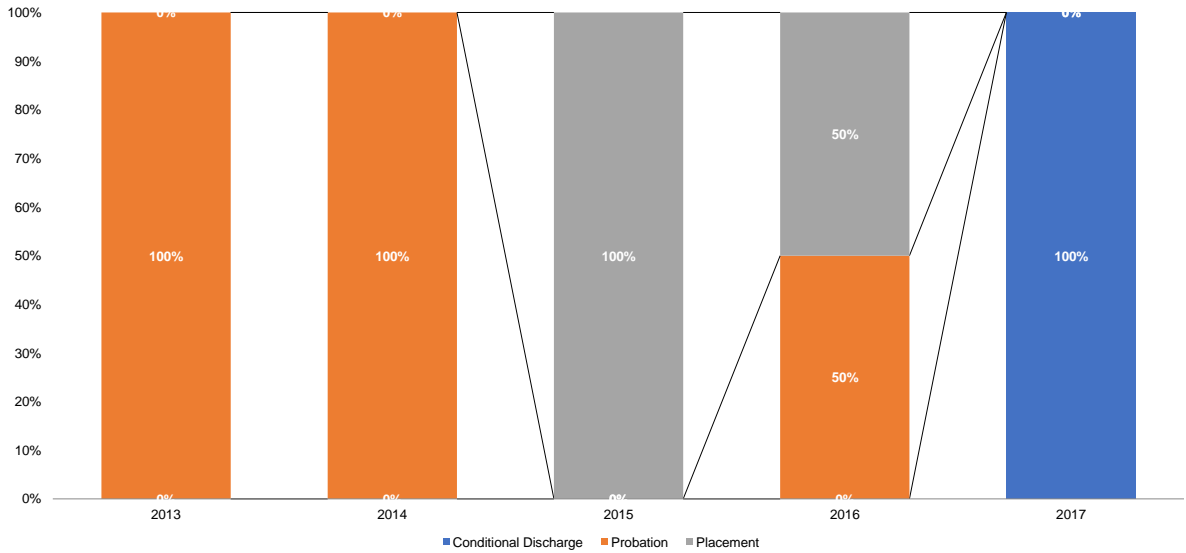

Initial JD Petitions Disposed with JD Findings (% Dist.)

Source: NYS Division of Criminal Justice Services (DCJS) and NYS Office of Court Administration (OCA), DCJS-OCA Juvenile Delinquent Family Court Database.