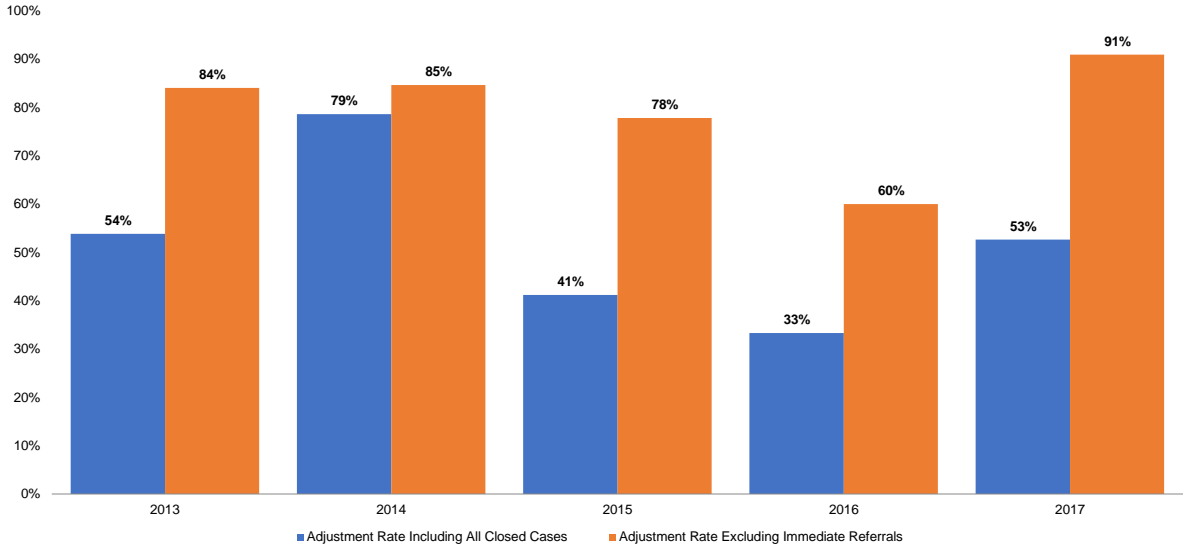

Source: NYS Division of Criminal Justice Services, Probation Workload System (PWS).

Intake Cases Closed (% Dist.)

Source: NYS Division of Criminal Justice Services, Probation Workload System (PWS).

Intake Cases Adjusted (Adjustment Rates)