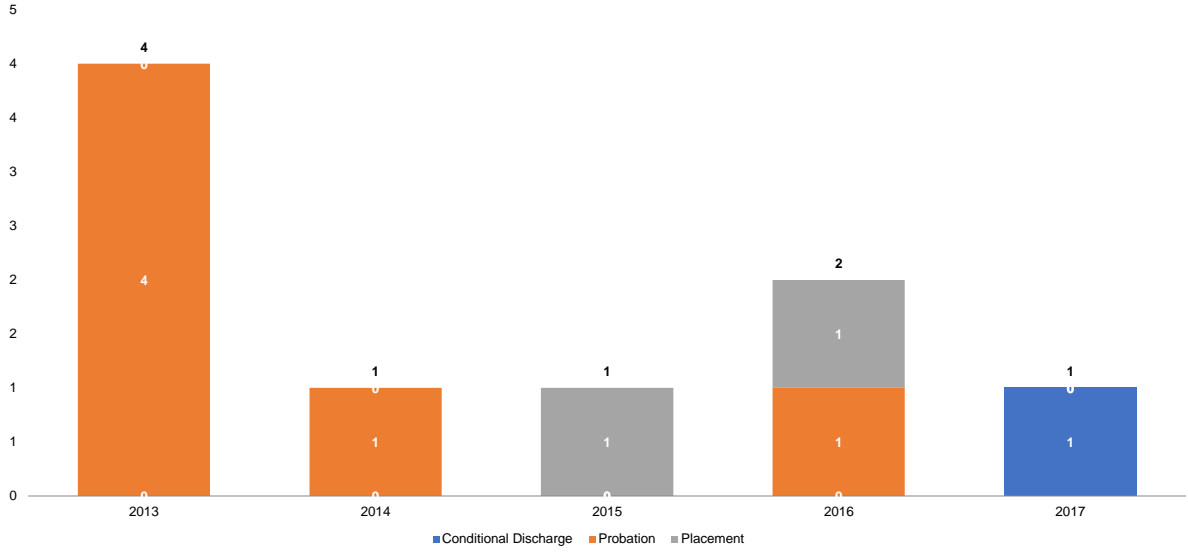

Initial JD Petitions Disposed with JD Findings (Number)

Source: NYS Division of Criminal Justice Services (DCJS) and NYS Office of Court Administration (OCA), DCJS-OCA Juvenile Delinquent Family Court Database.