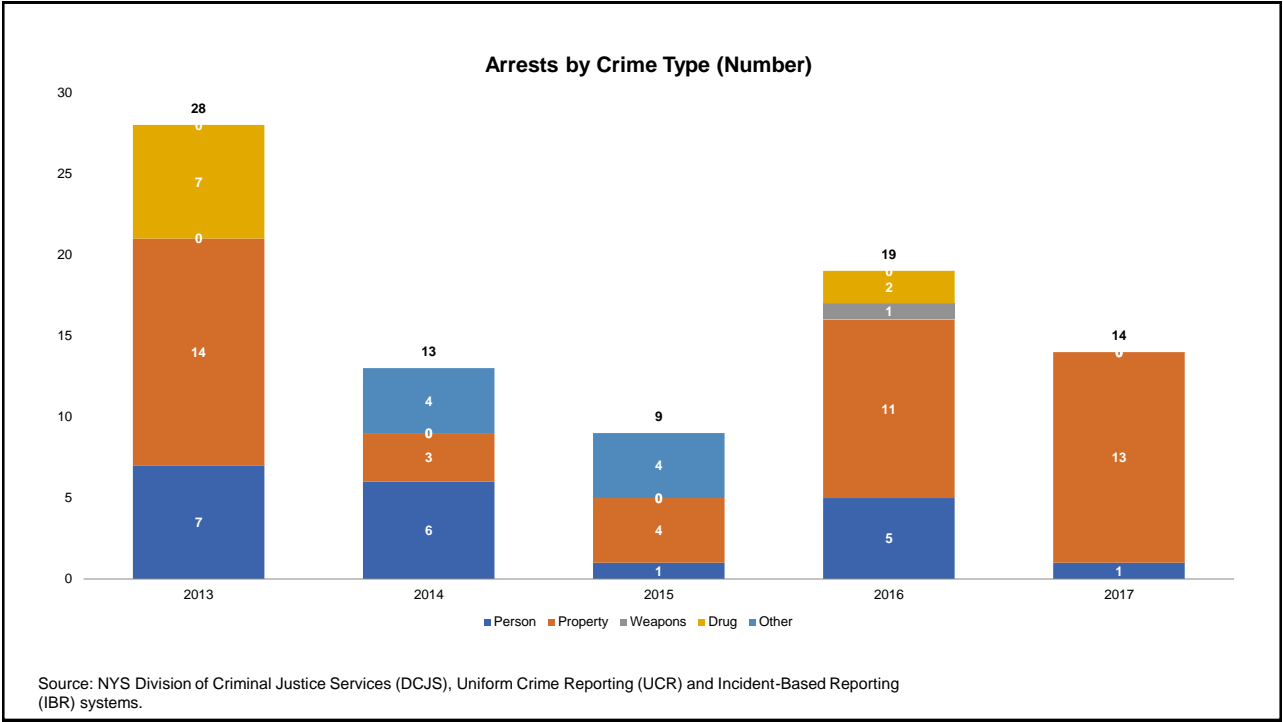

Schoharie County

for 2013-2017

Prepared by NYS Division of Criminal Justice Services,
Office of Justice Research and Performance
May 15, 2018

Processing Stage Overview by Year

Intake Cases Closed (Number)