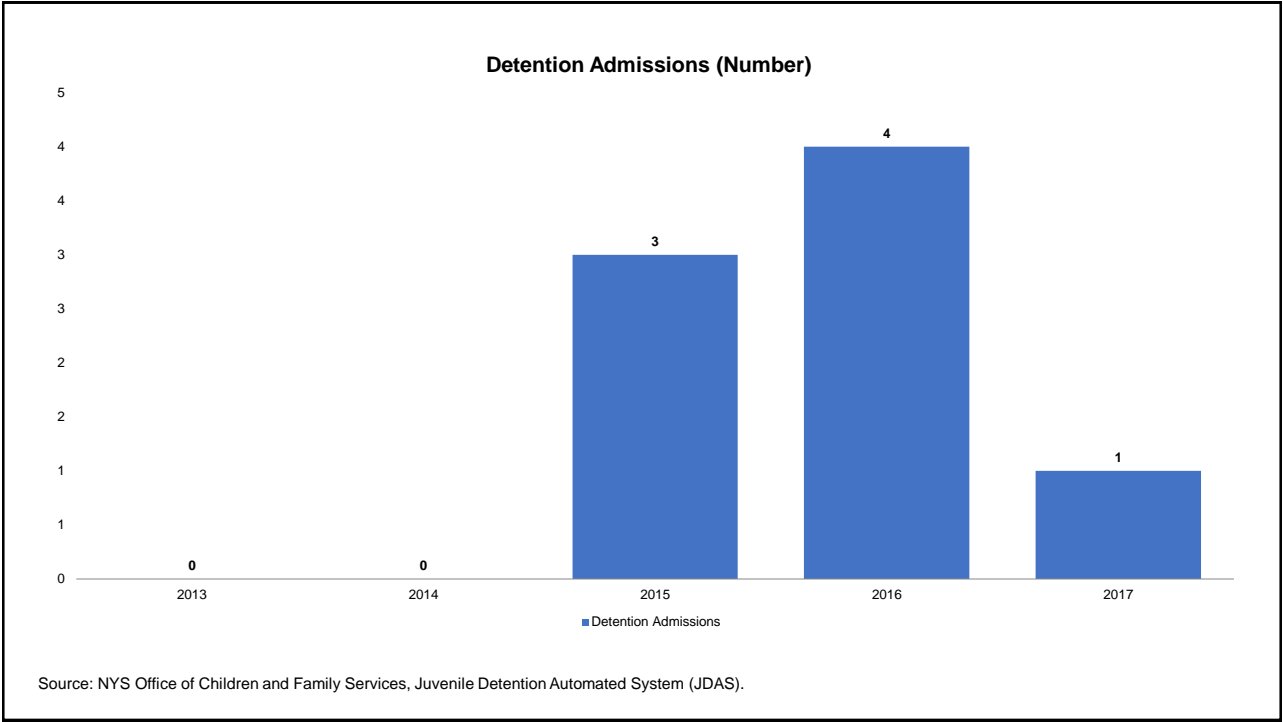

Schoharie County

for 2013-2017

Prepared by NYS Division of Criminal Justice Services,
Office of Justice Research and Performance
May 15, 2018

Processing Stage Overview by Year

Intake Cases Closed (Number)