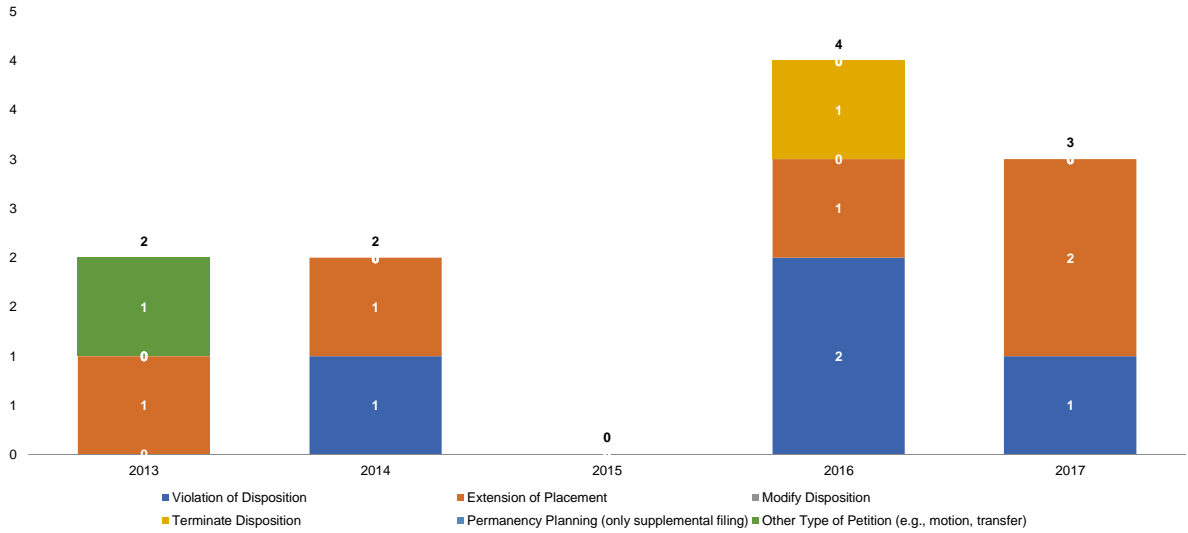

Supplemental JD Petitions Filed: Most Serious Action (Number)

Source: NYS Division of Criminal Justice Services (DCJS) and NYS Office of Court Administration (OCA), DCJS-OCA Juvenile Delinquent Family Court Database.