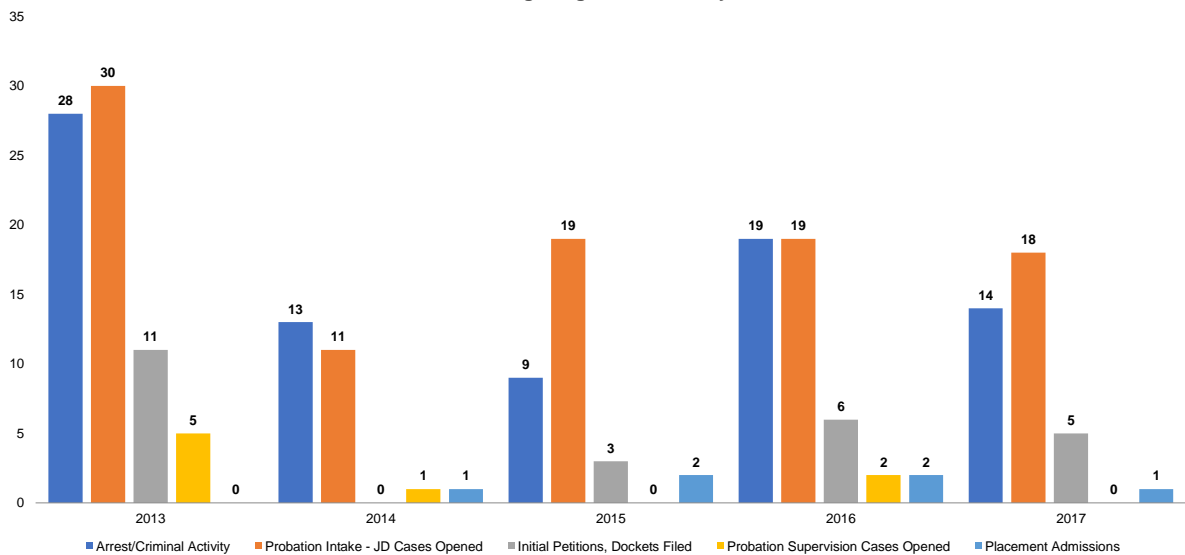

Schoharie County

for 2013-2017

Prepared by NYS Division of Criminal Justice Services,
Office of Justice Research and Performance
May 15, 2018

Processing Stage Overview by Year