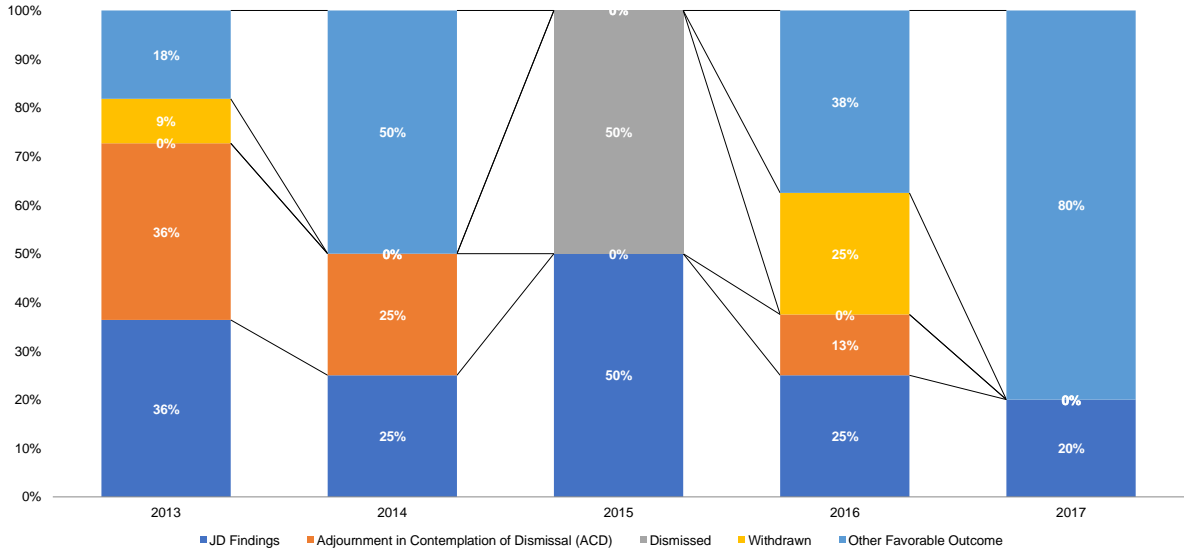

Initial JD Petitions Disposed (% Dist.)

Source: NYS Division of Criminal Justice Services (DCJS) and NYS Office of Court Administration (OCA), DCJS-OCA Juvenile Delinquent Family Court Database.