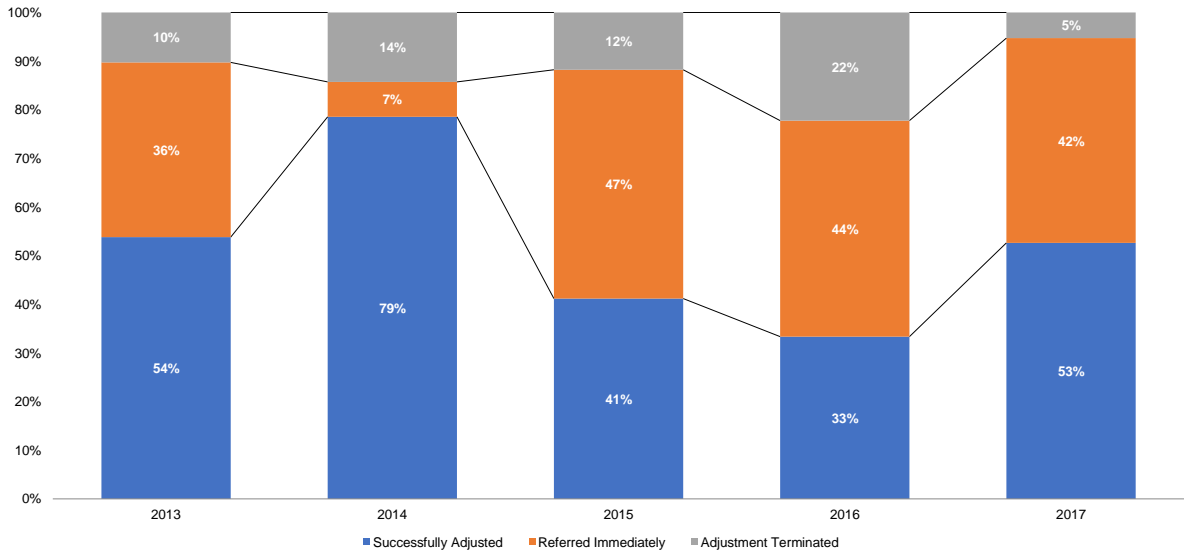

Source: NYS Division of Criminal Justice Services, Probation Workload System (PWS).

Intake Cases Closed (% Dist.)

Source: NYS Division of Criminal Justice Services, Probation Workload System (PWS).

Intake Cases Adjusted (Adjustment Rates)