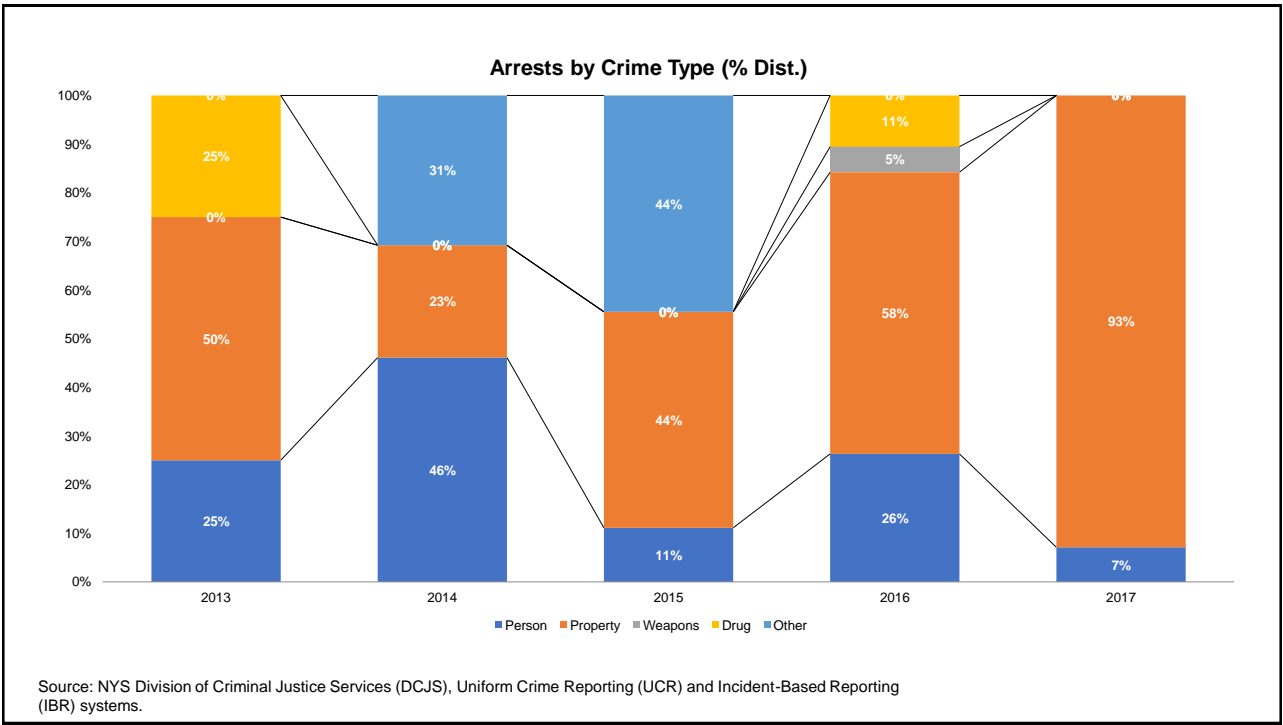

Schoharie County

for 2013-2017

Prepared by NYS Division of Criminal Justice Services,
Office of Justice Research and Performance
May 15, 2018

Processing Stage Overview by Year

Intake Cases Closed (Number)