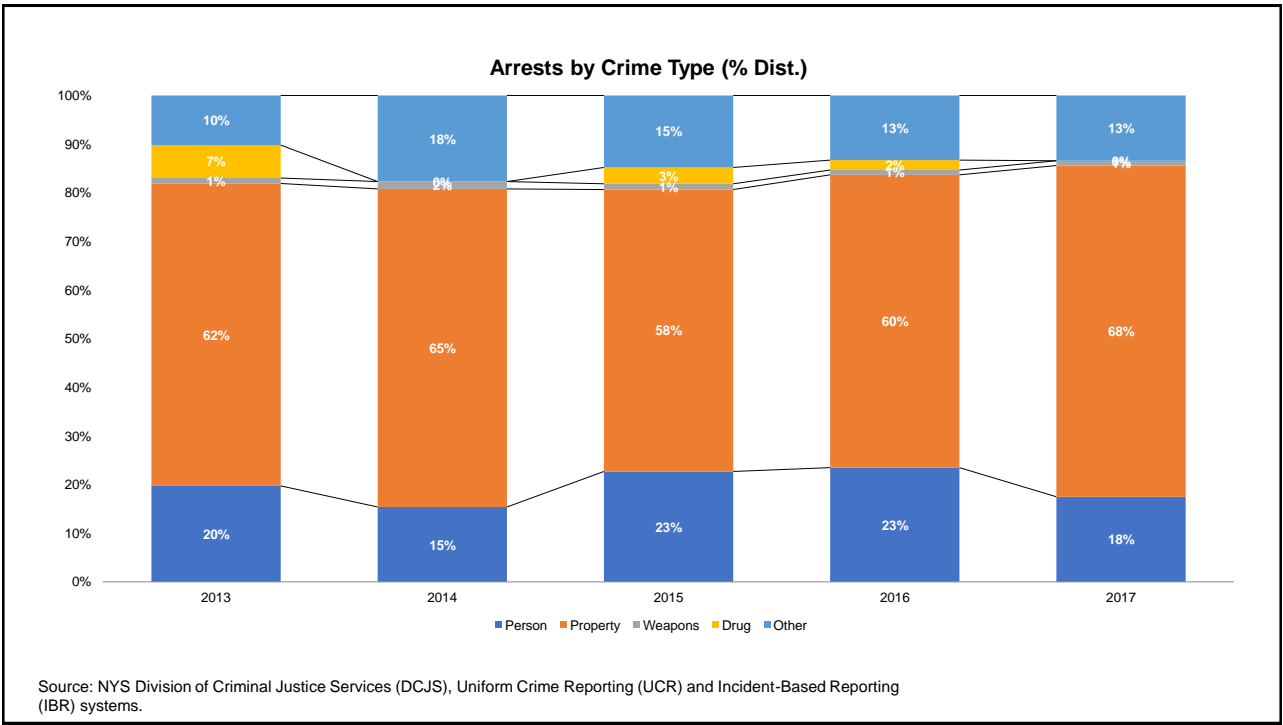

# Oswego County for 2013-2017

Prepared by NYS Division of Criminal Justice Services,  
Office of Justice Research and Performance  
May 15, 2018

Processing Stage Overview by Year

\*\*\*

**Initial JD Petitions Disposed (Number)**