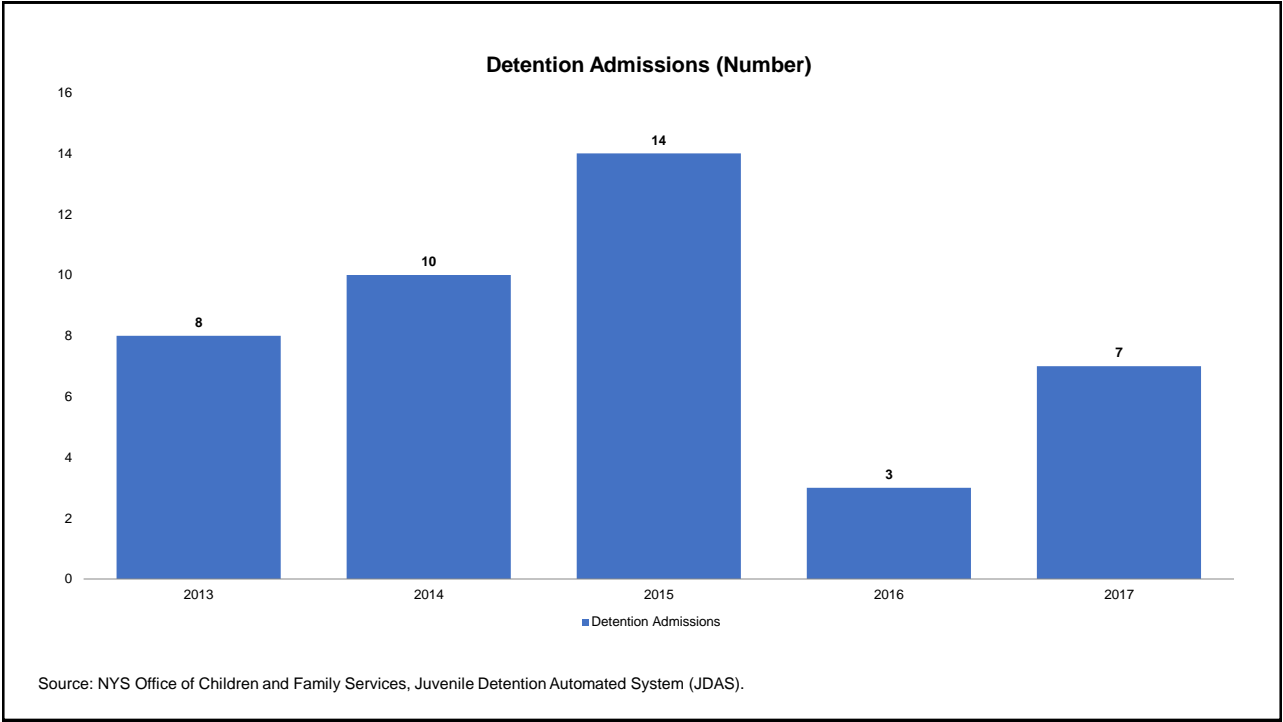

# Oswego County for 2013-2017

Prepared by NYS Division of Criminal Justice Services,  
Office of Justice Research and Performance  
May 15, 2018

Processing Stage Overview by Year

\*\*\*

**Initial JD Petitions Disposed (Number)**