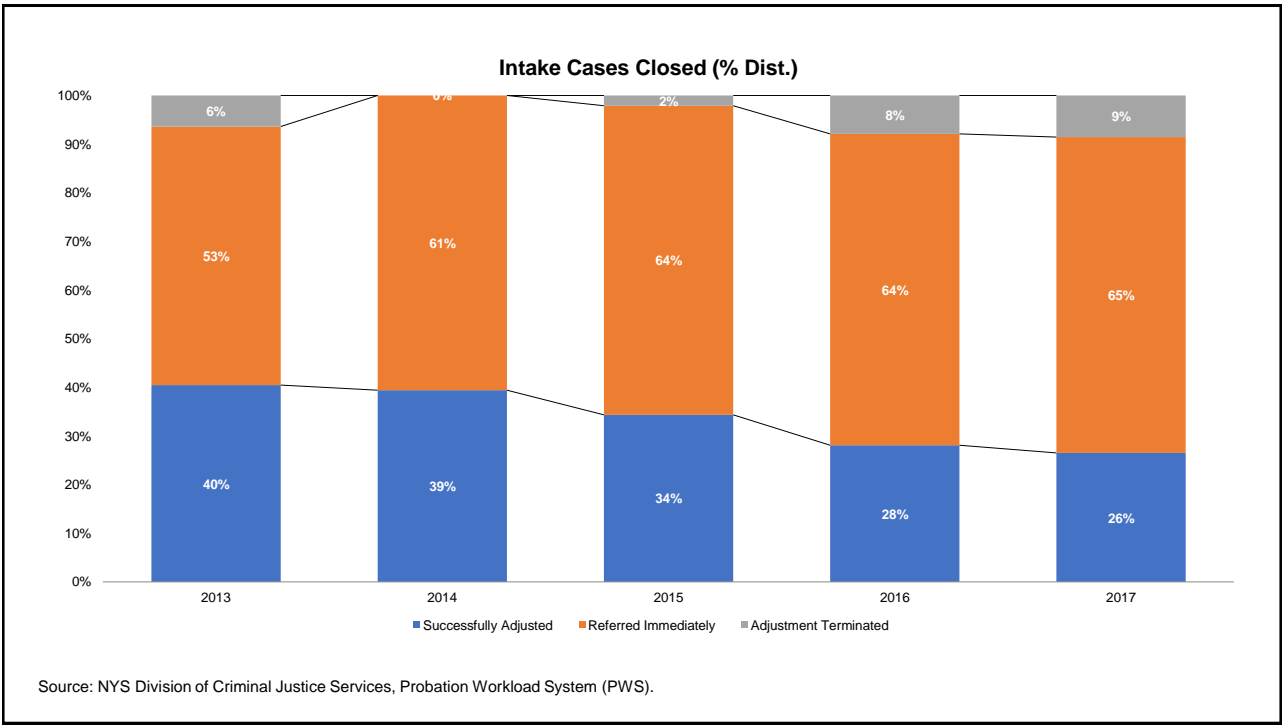

# Oswego County for 2013-2017

Prepared by NYS Division of Criminal Justice Services,  
Office of Justice Research and Performance  
May 15, 2018

Processing Stage Overview by Year

\*\*\*

**Initial JD Petitions Disposed (Number)**