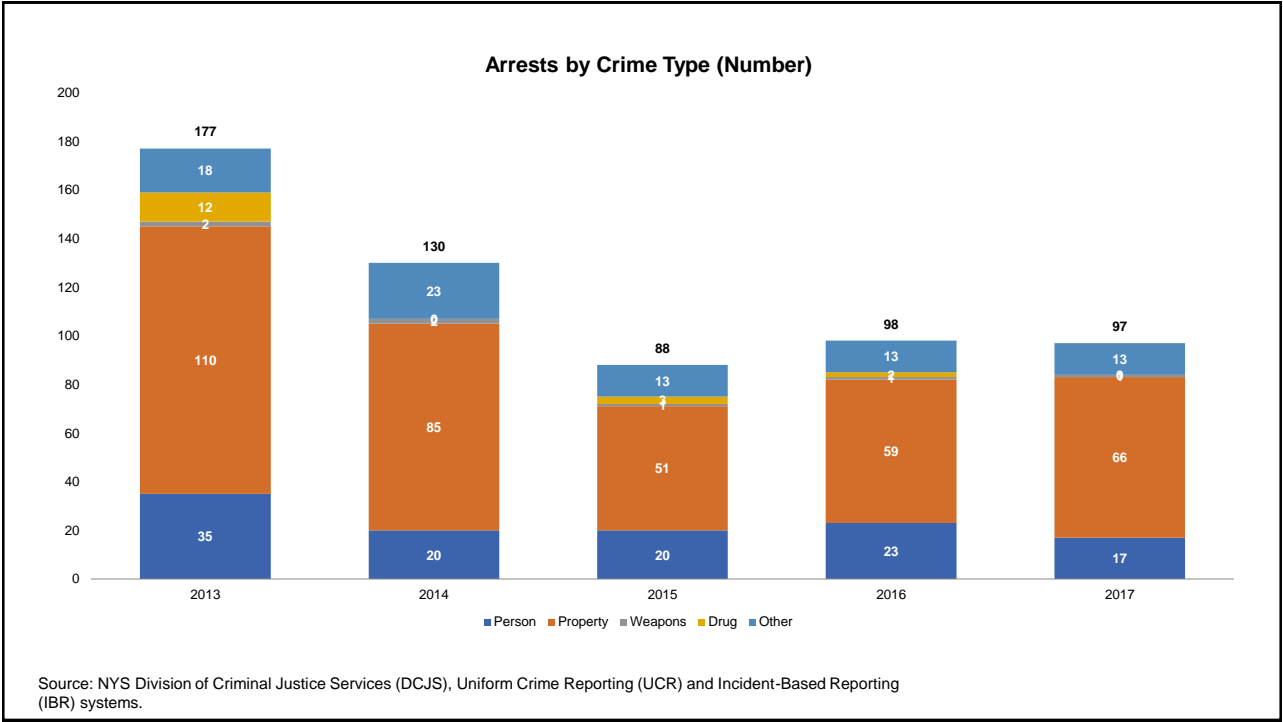

# Oswego County for 2013-2017

Prepared by NYS Division of Criminal Justice Services,  
Office of Justice Research and Performance  
May 15, 2018

Processing Stage Overview by Year

\*\*\*

**Initial JD Petitions Disposed (Number)**