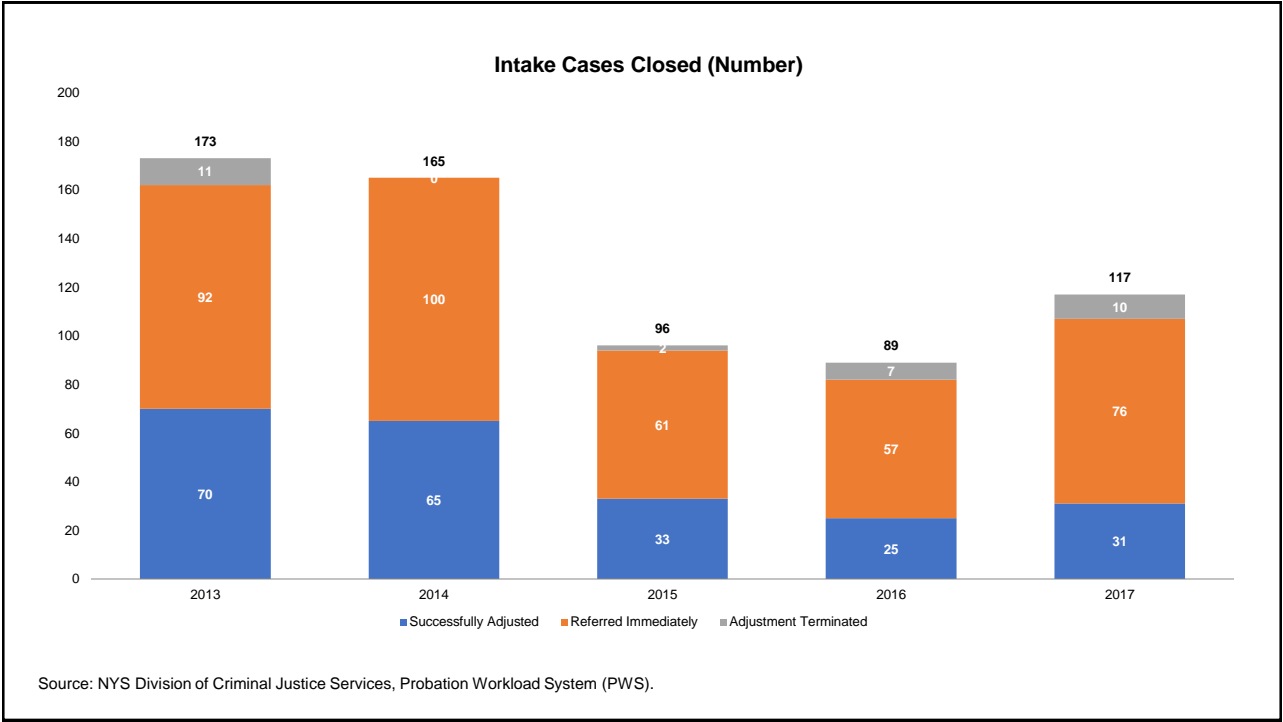

# Oswego County for 2013-2017

Prepared by NYS Division of Criminal Justice Services,  
Office of Justice Research and Performance  
May 15, 2018

Processing Stage Overview by Year

\*\*\*

**Initial JD Petitions Disposed (Number)**