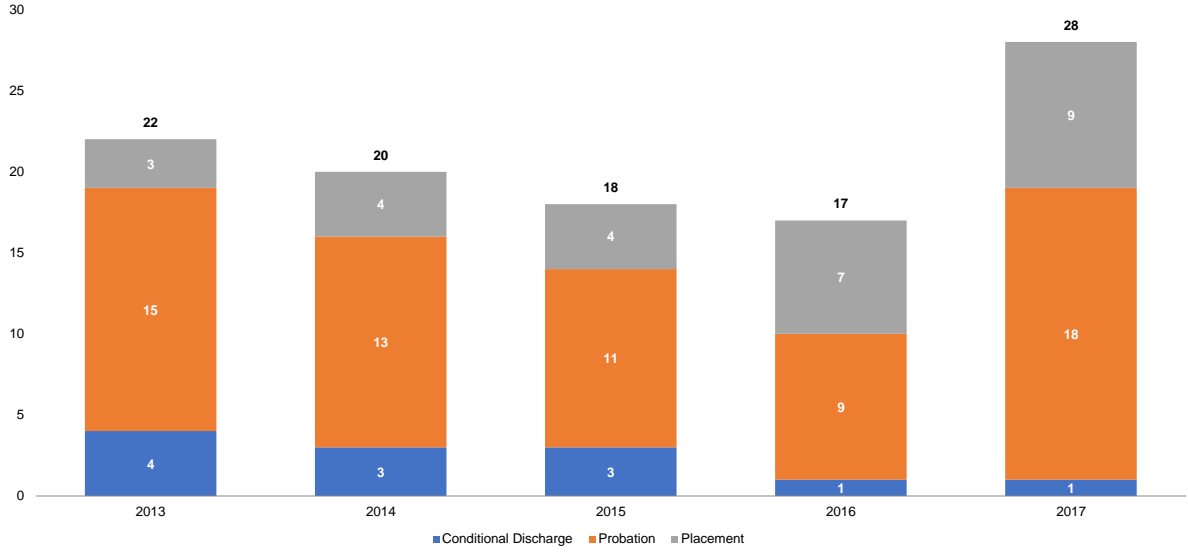

Initial JD Petitions Disposed with JD Findings (Number)

Source: NYS Division of Criminal Justice Services (DCJS) and NYS Office of Court Administration (OCA), DCJS-OCA Juvenile Delinquent Family Court Database.