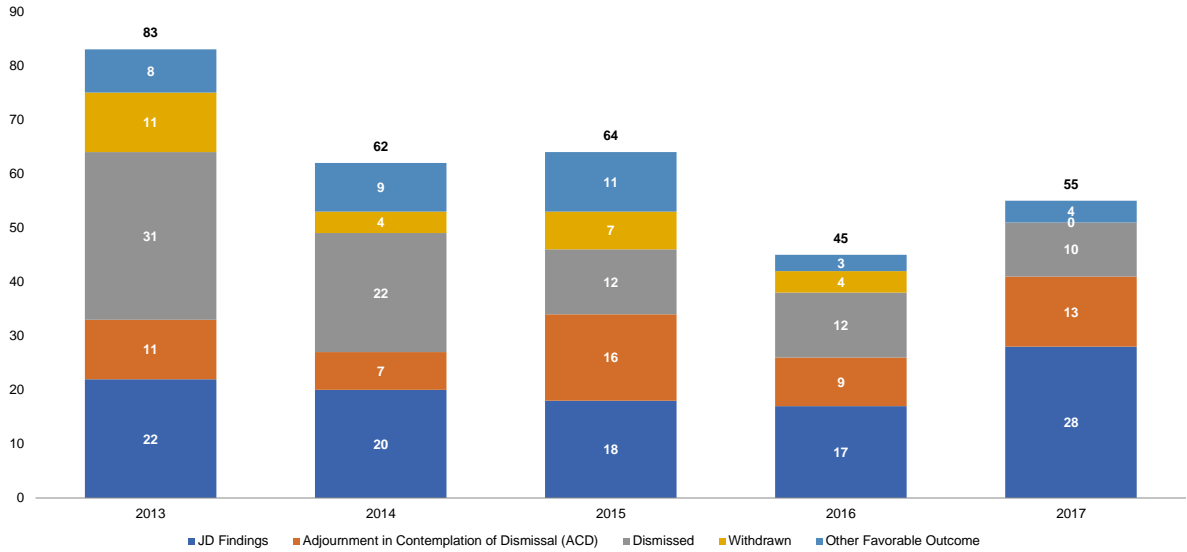

# Oswego County for 2013-2017

Prepared by NYS Division of Criminal Justice Services,  
Office of Justice Research and Performance  
May 15, 2018

Processing Stage Overview by Year

\*\*\*

**Initial JD Petitions Disposed (Number)**

Source: NYS Division of Criminal Justice Services (DCJS) and NYS Office of Court Administration (OCA), DCJS-OCA Juvenile Delinquent Family Court Database.

**Initial JD Petitions Disposed (% Dist.)**

Source: NYS Division of Criminal Justice Services (DCJS) and NYS Office of Court Administration (OCA), DCJS-OCA Juvenile Delinquent Family Court Database.