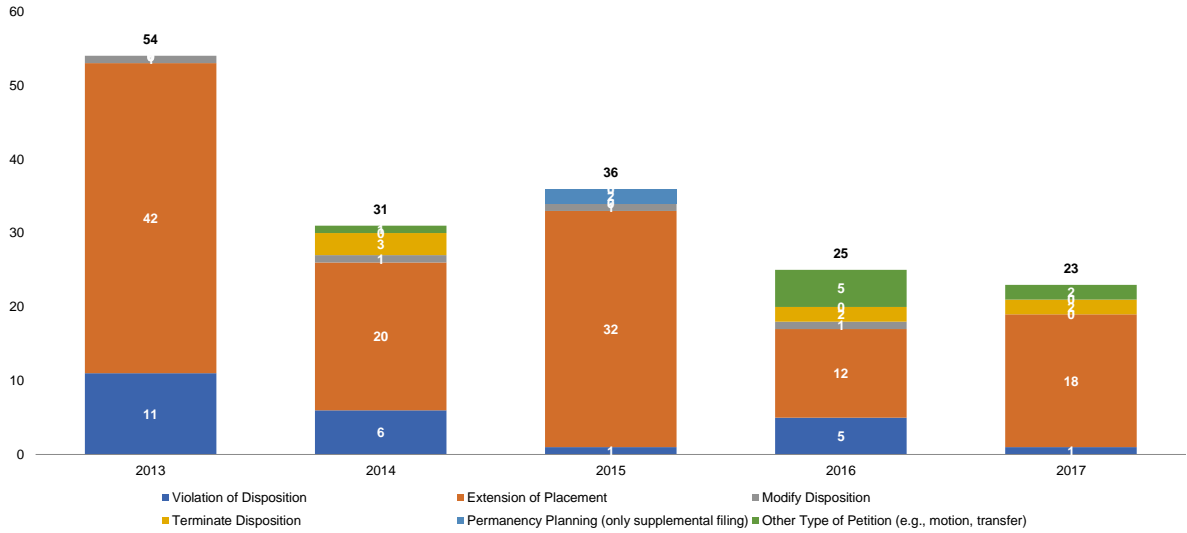

Supplemental JD Petitions Filed: Most Serious Action (Number)

Source: NYS Division of Criminal Justice Services (DCJS) and NYS Office of Court Administration (OCA), DCJS-OCA Juvenile Delinquent Family Court Database.