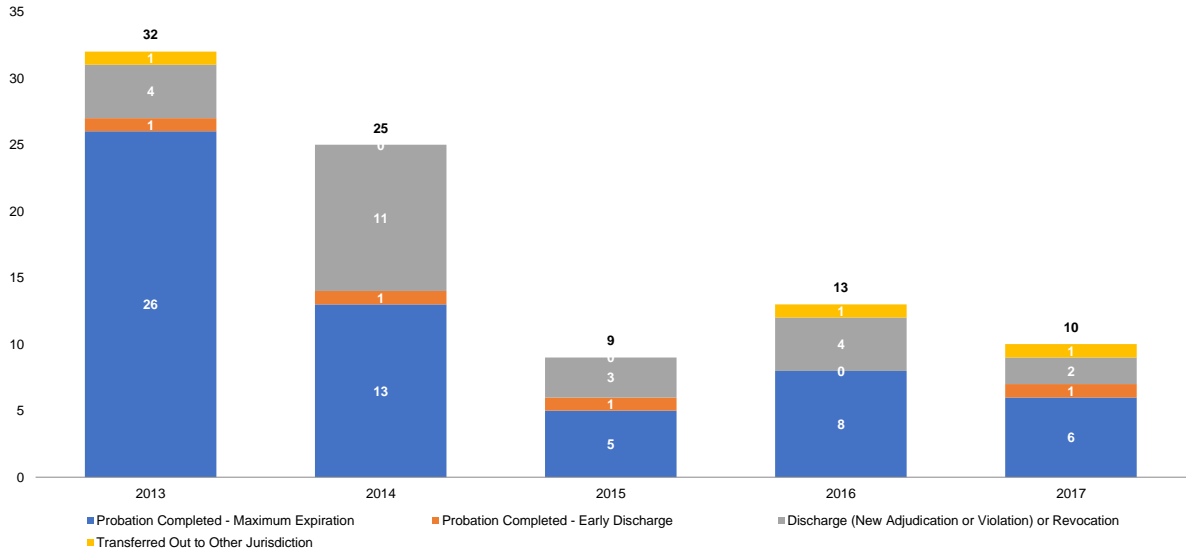

Probation Supervision Cases Closed (Number)

Source: NYS Division of Criminal Justice Services, Probation Workload System (PWS).