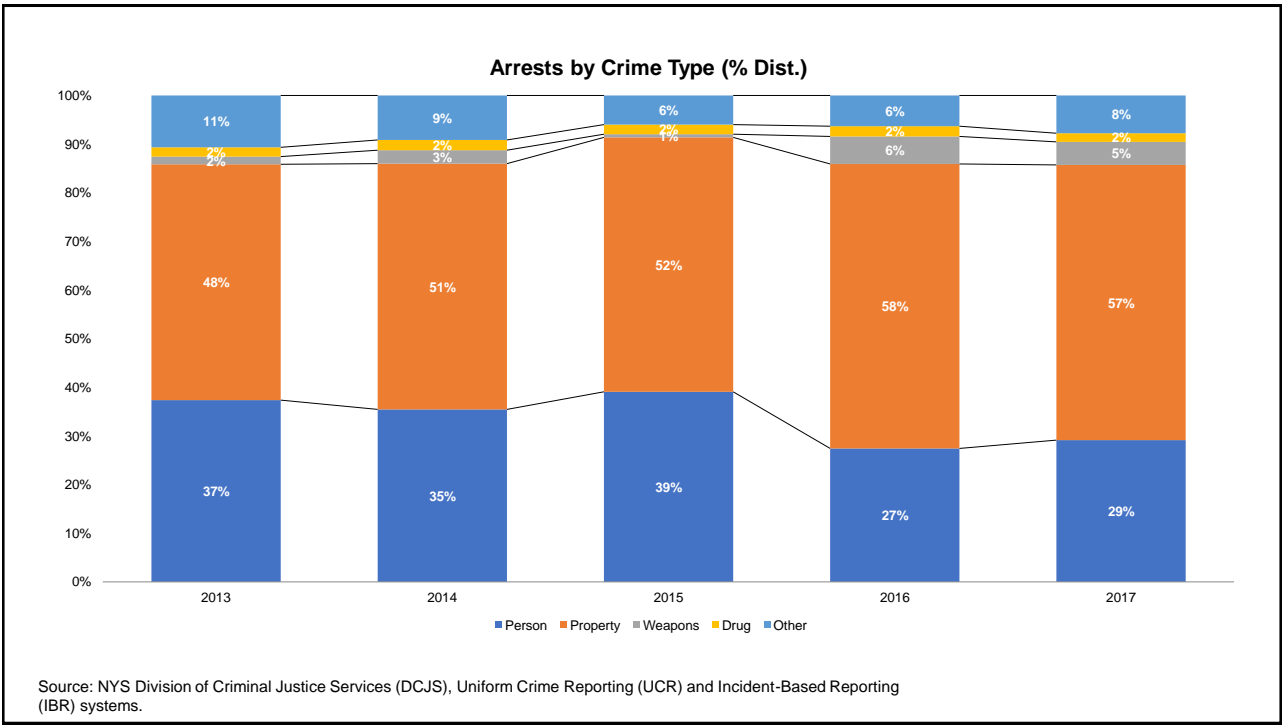

# Niagara County for 2013-2017

Prepared by NYS Division of Criminal Justice Services,  
Office of Justice Research and Performance  
May 15, 2018

Processing Stage Overview by Year

\*\*\*