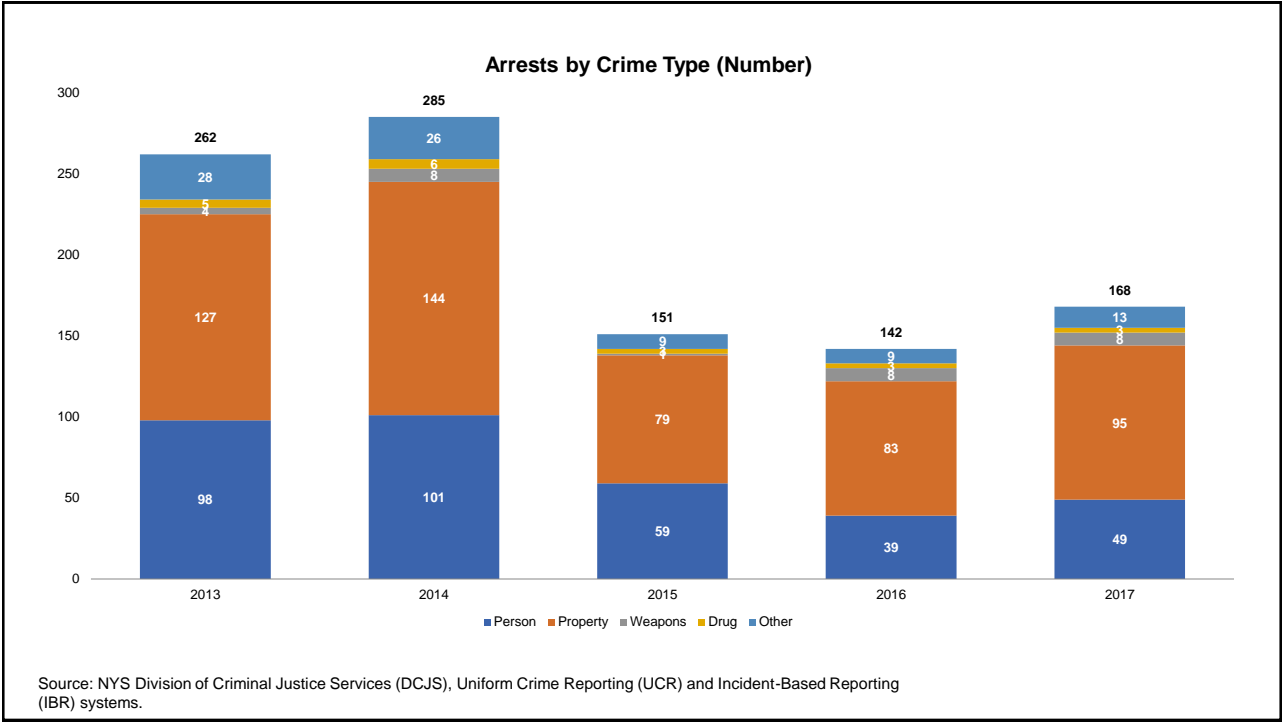

# Niagara County for 2013-2017

Prepared by NYS Division of Criminal Justice Services,  
Office of Justice Research and Performance  
May 15, 2018

Processing Stage Overview by Year

\*\*\*