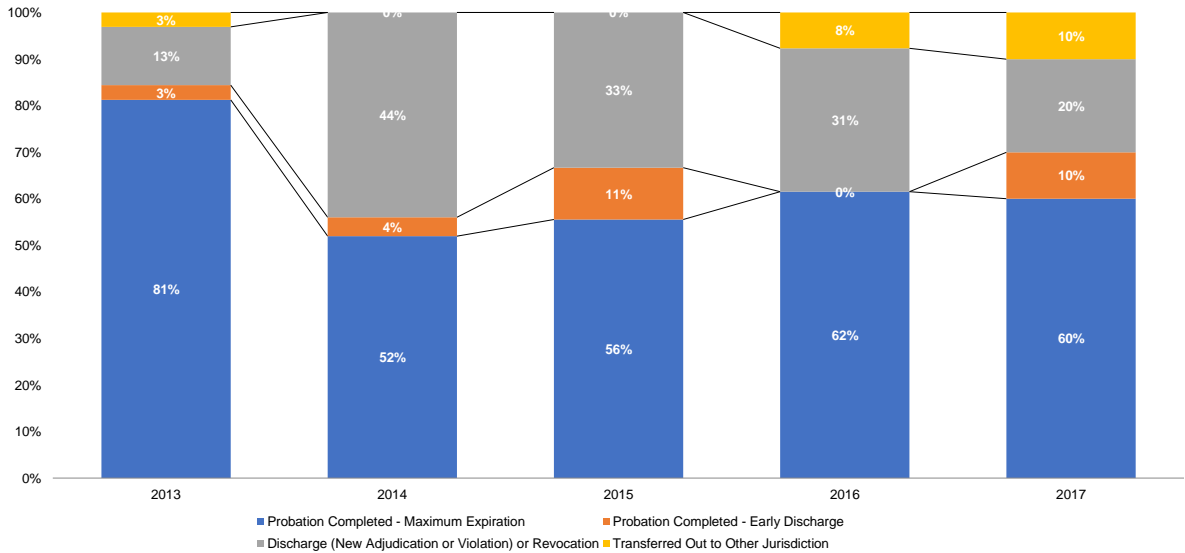

Probation Supervision Cases Closed (% Dist.)

Source: NYS Division of Criminal Justice Services, Probation Workload System (PWS).