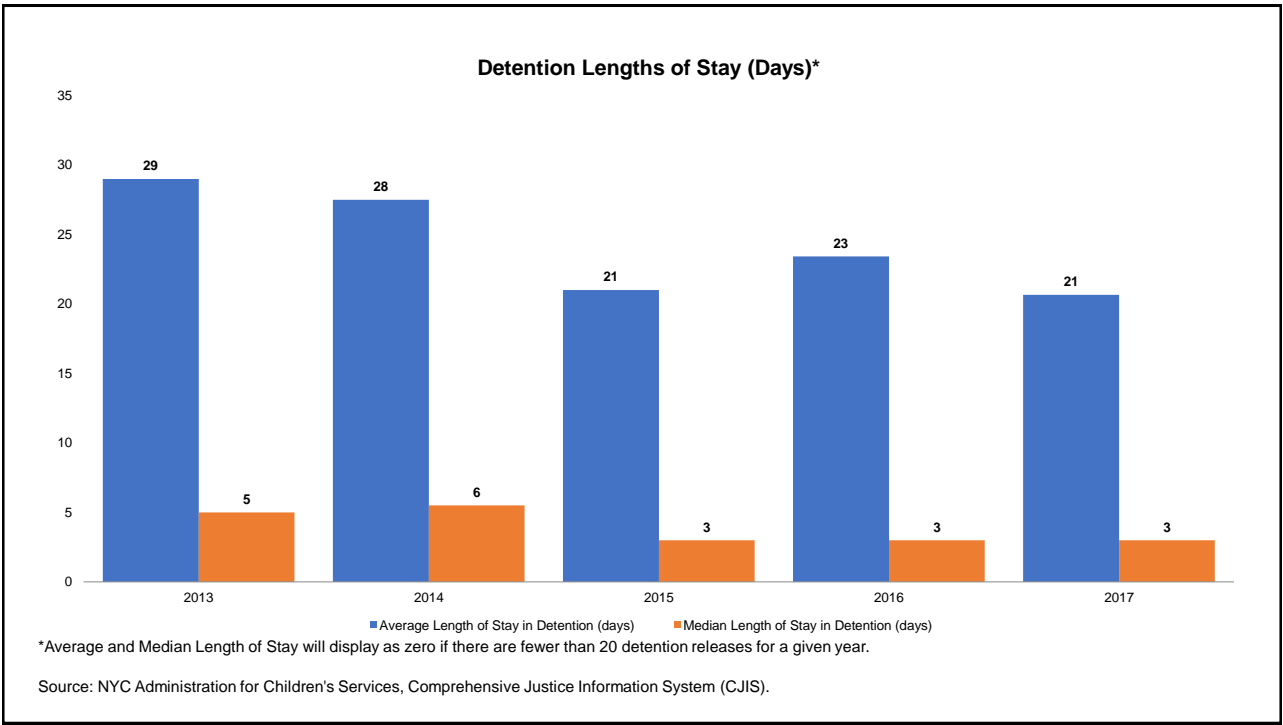

New York City for 2013-2017

Prepared by NYS Division of Criminal Justice Services,
Office of Justice Research and Performance
May 15, 2018

Processing Stage Overview by Year

Intake Cases Adjusted (Adjustment Rates)