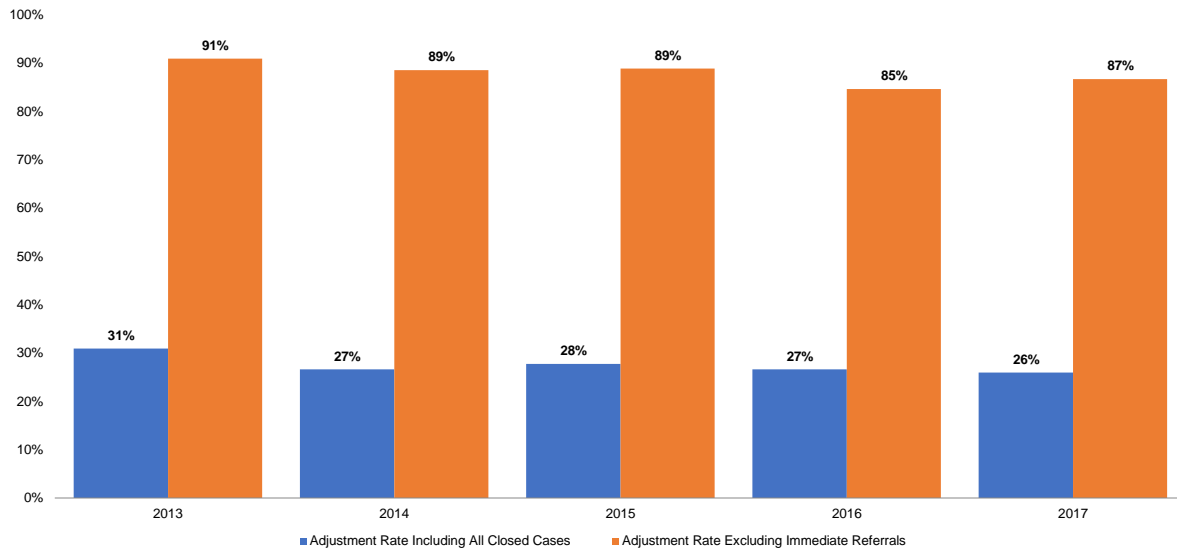

New York City for 2013-2017

Prepared by NYS Division of Criminal Justice Services,
Office of Justice Research and Performance
May 15, 2018

Processing Stage Overview by Year

Intake Cases Adjusted (Adjustment Rates)