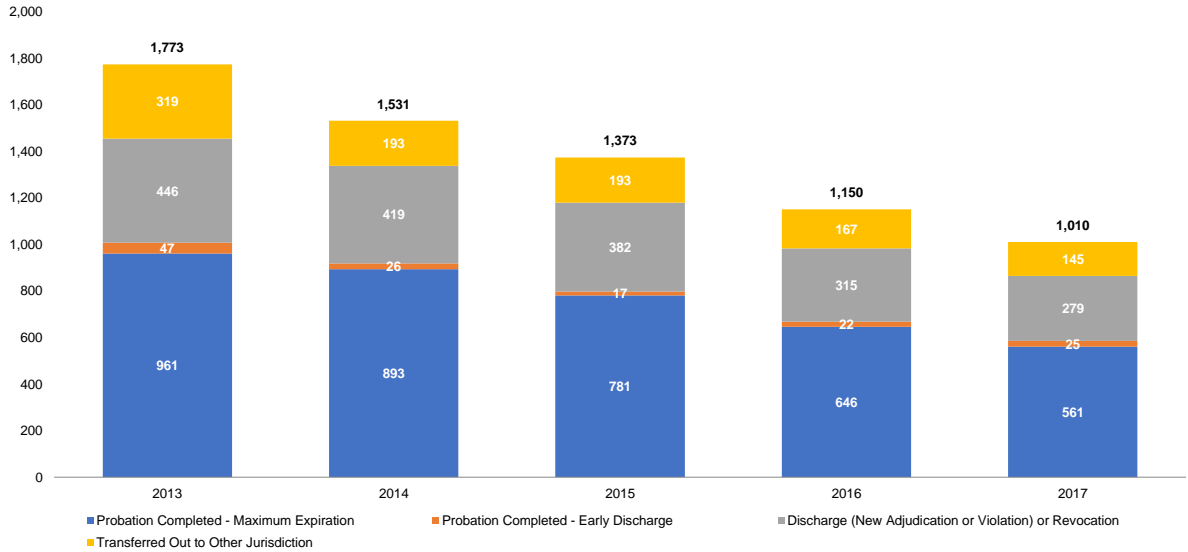

Probation Supervision Cases Closed (Number)

Source: NYS Division of Criminal Justice Services, Probation Workload System (PWS).