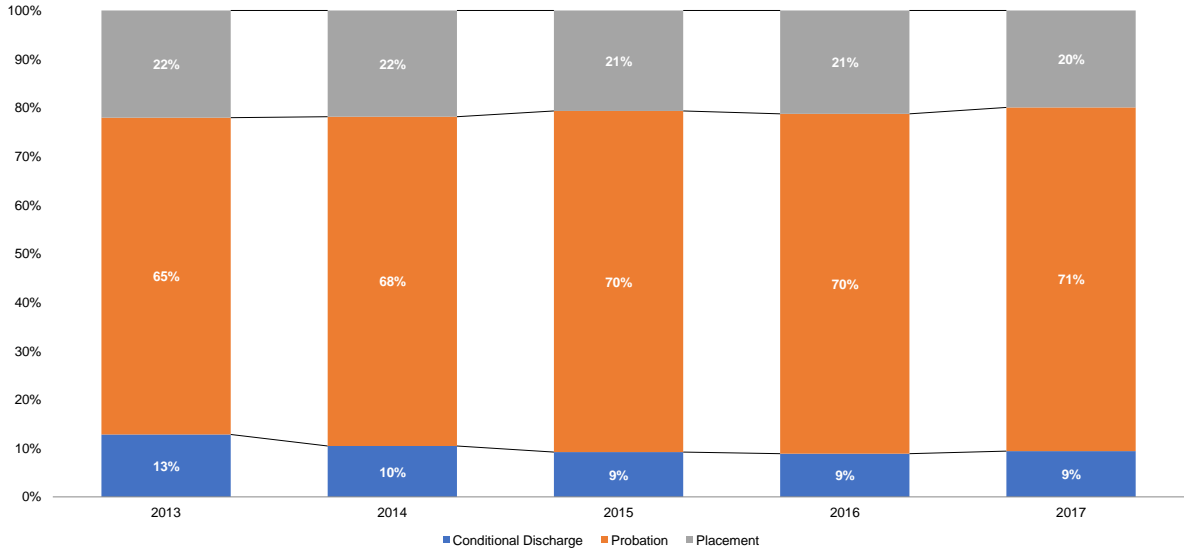

Initial JD Petitions Disposed with JD Findings (% Dist.)

Source: NYS Division of Criminal Justice Services (DCJS) and NYS Office of Court Administration (OCA), DCJS-OCA Juvenile Delinquent Family Court Database.