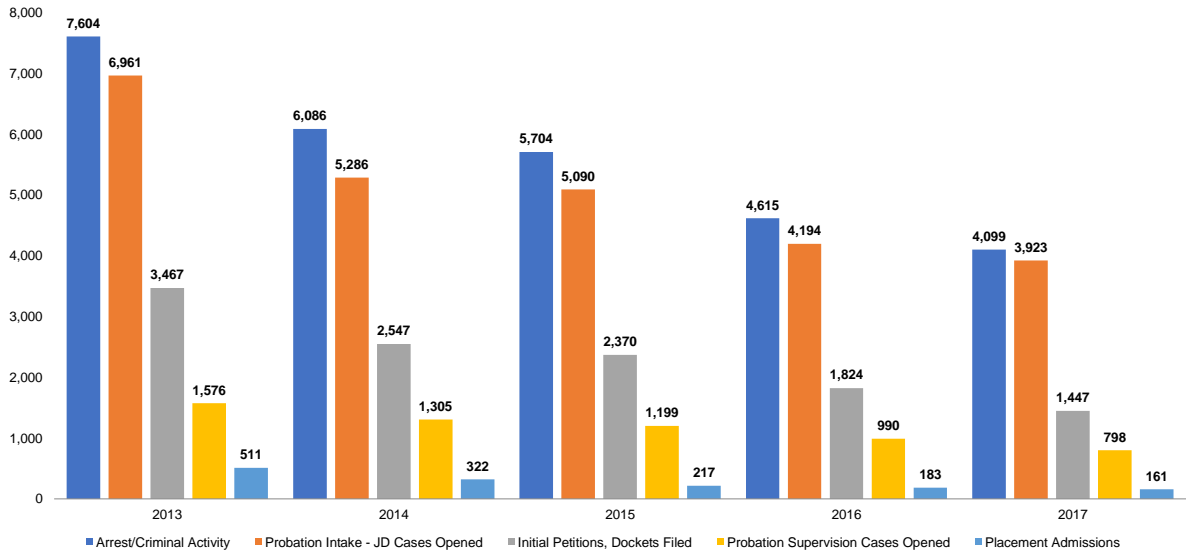

New York City for 2013-2017

Prepared by NYS Division of Criminal Justice Services,
Office of Justice Research and Performance
May 15, 2018

Processing Stage Overview by Year

Intake Cases Adjusted (Adjustment Rates)