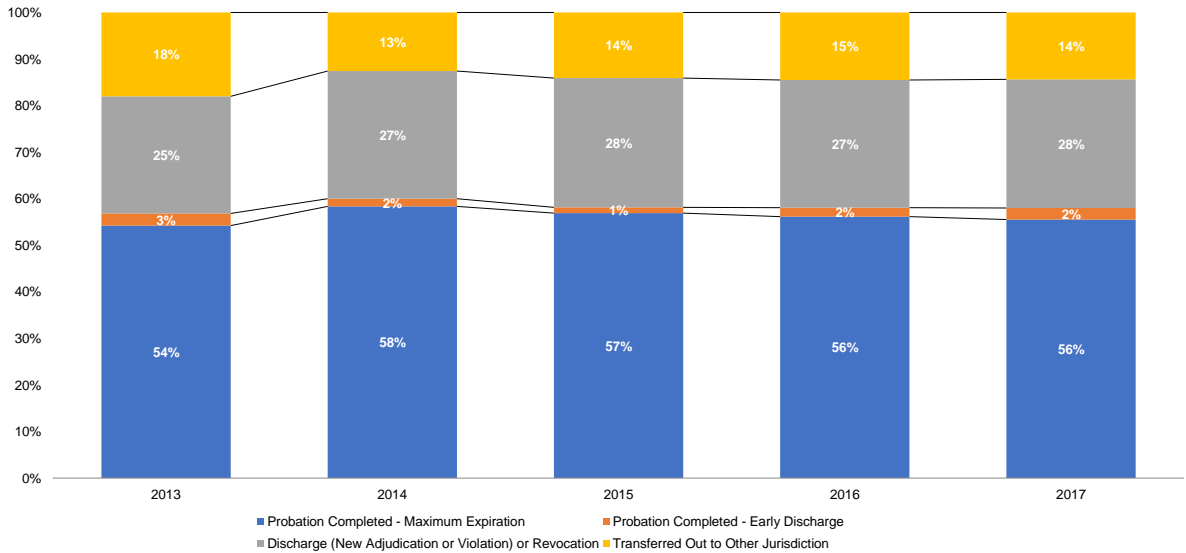

Probation Supervision Cases Closed (% Dist.)

Source: NYS Division of Criminal Justice Services, Probation Workload System (PWS).