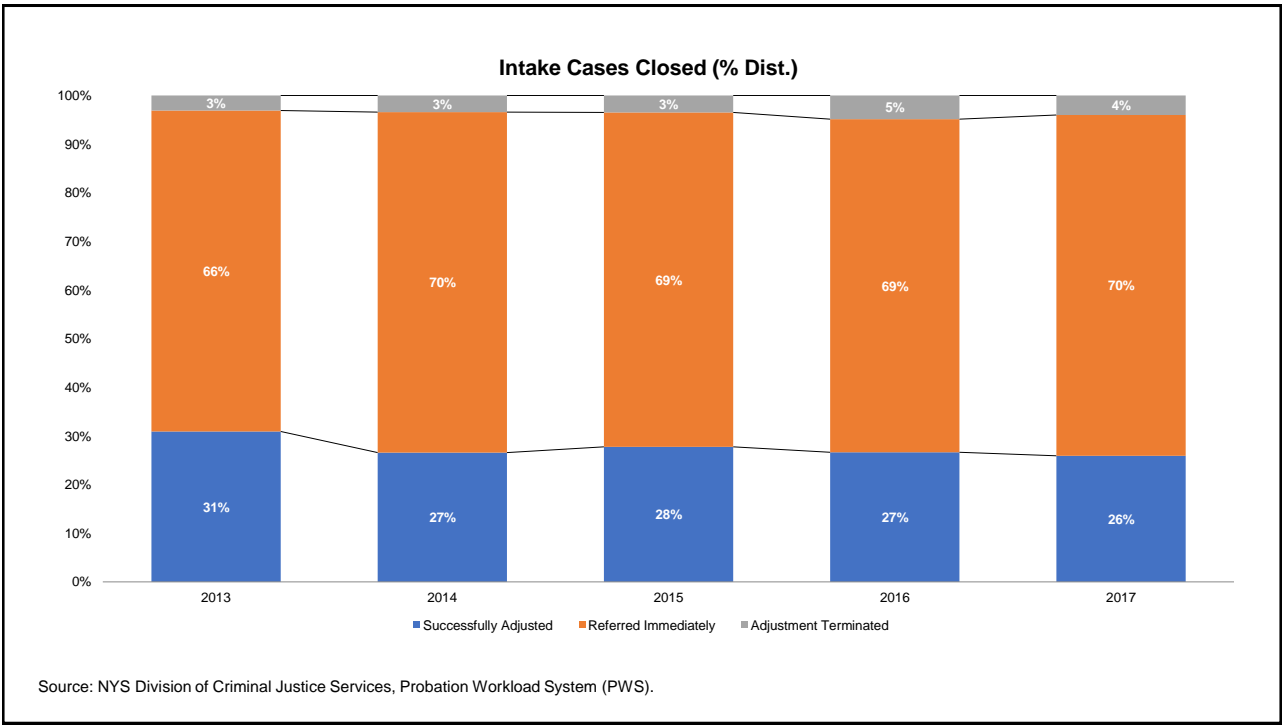

New York City for 2013-2017

Prepared by NYS Division of Criminal Justice Services,
Office of Justice Research and Performance
May 15, 2018

Processing Stage Overview by Year

Intake Cases Adjusted (Adjustment Rates)