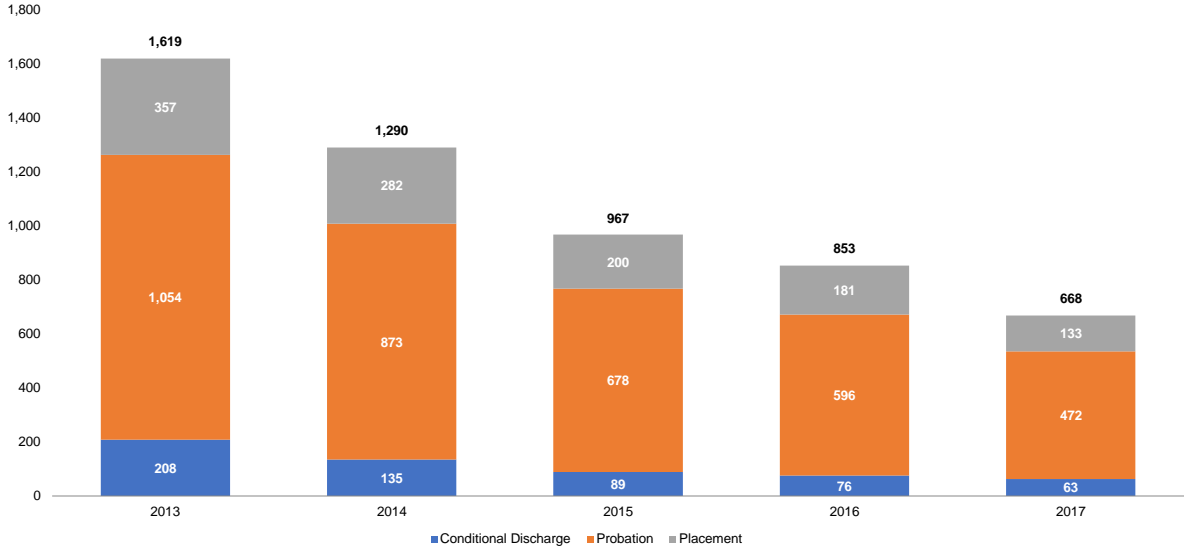

Initial JD Petitions Disposed with JD Findings (Number)

Source: NYS Division of Criminal Justice Services (DCJS) and NYS Office of Court Administration (OCA), DCJS-OCA Juvenile Delinquent Family Court Database.