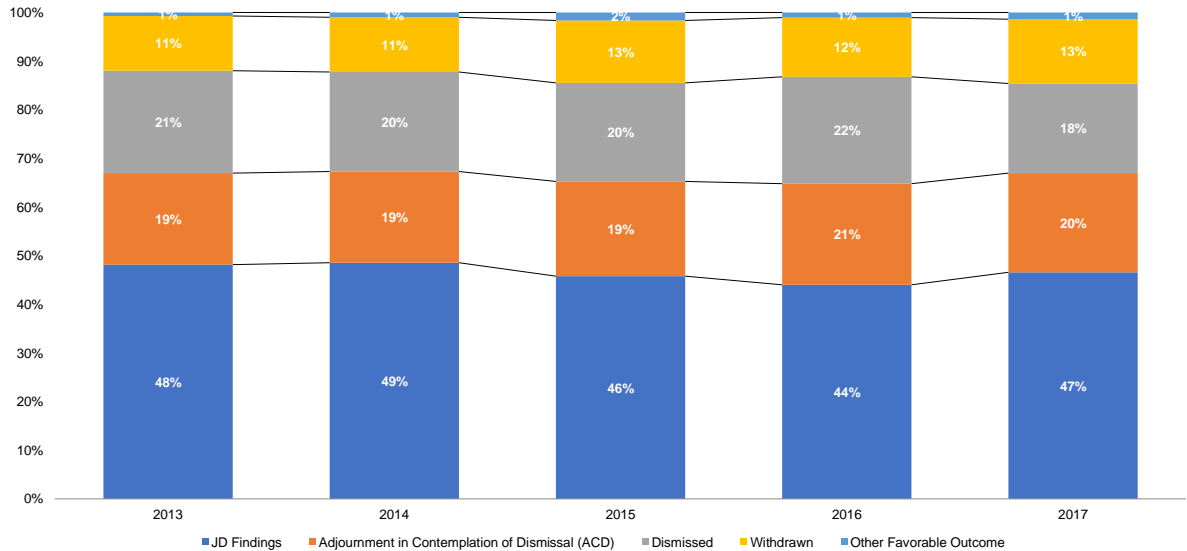

Initial JD Petitions Disposed (% Dist.)

Source: NYS Division of Criminal Justice Services (DCJS) and NYS Office of Court Administration (OCA), DCJS-OCA Juvenile Delinquent Family Court Database.