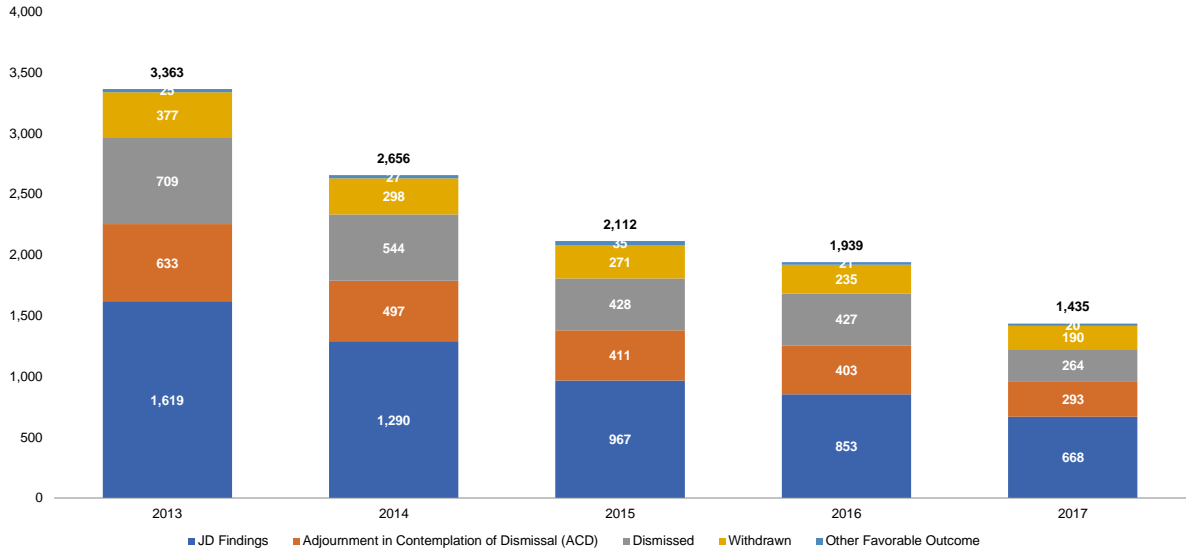

Initial JD Petitions Disposed (Number)

Source: NYS Division of Criminal Justice Services (DCJS) and NYS Office of Court Administration (OCA), DCJS-OCA Juvenile Delinquent Family Court Database.