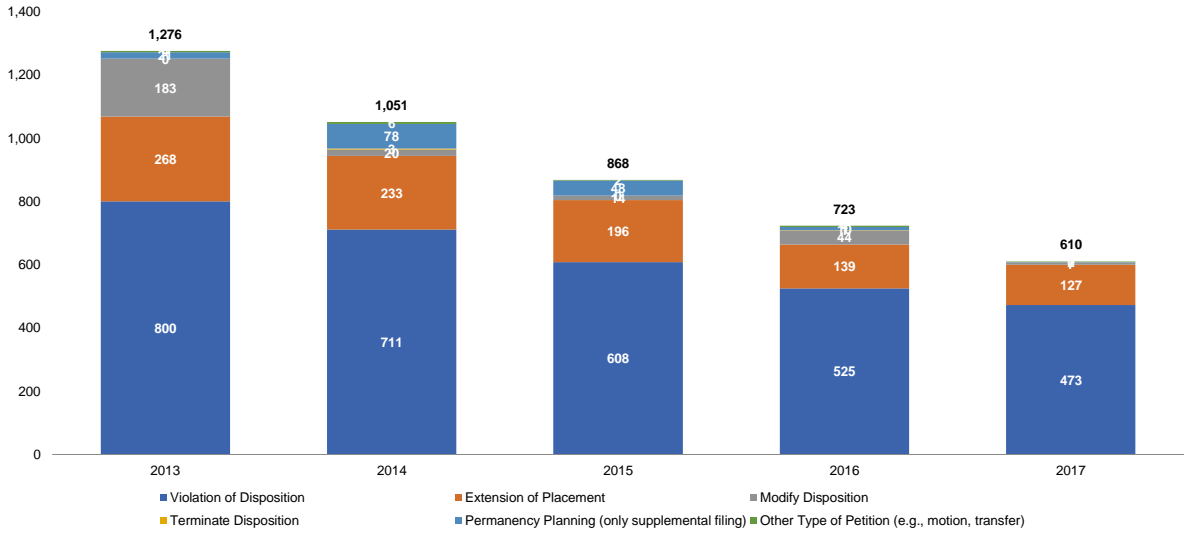

Supplemental JD Petitions Filed: Most Serious Action (Number)

Source: NYS Division of Criminal Justice Services (DCJS) and NYS Office of Court Administration (OCA), DCJS-OCA Juvenile Delinquent Family Court Database.