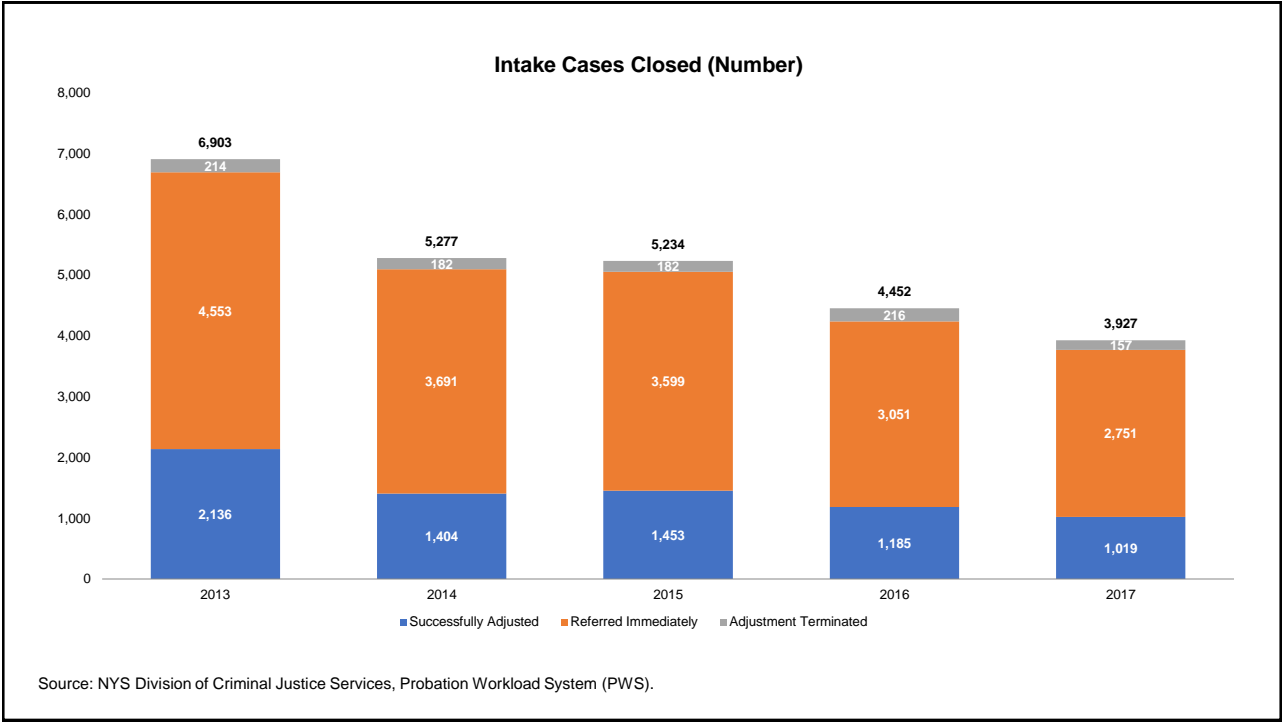

New York City for 2013-2017

Prepared by NYS Division of Criminal Justice Services,
Office of Justice Research and Performance
May 15, 2018

Processing Stage Overview by Year

Intake Cases Adjusted (Adjustment Rates)