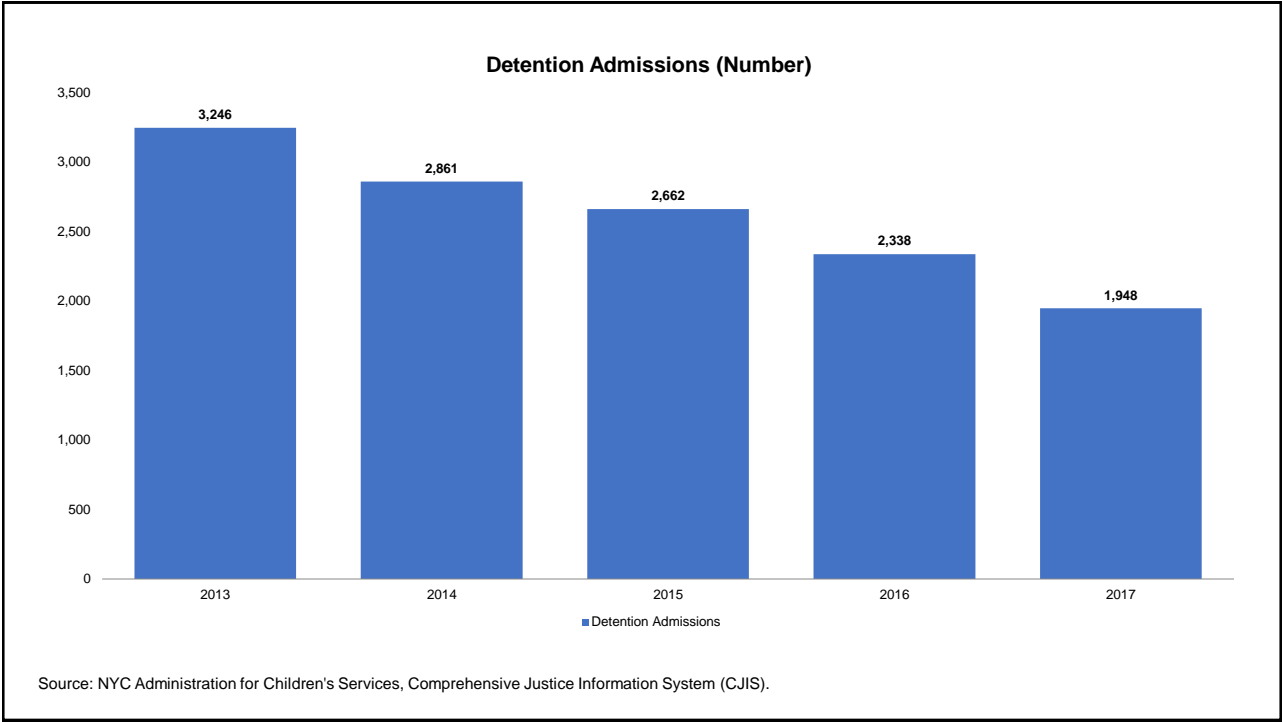

New York City for 2013-2017

Prepared by NYS Division of Criminal Justice Services,
Office of Justice Research and Performance
May 15, 2018

Processing Stage Overview by Year

Intake Cases Adjusted (Adjustment Rates)