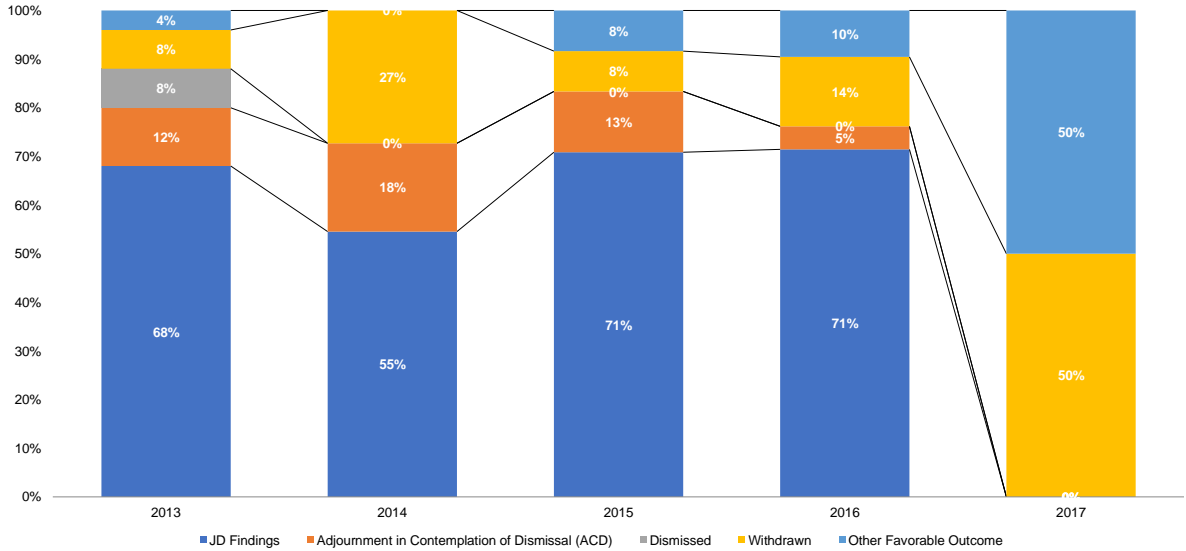

Initial JD Petitions Disposed (% Dist.)

Source: NYS Division of Criminal Justice Services (DCJS) and NYS Office of Court Administration (OCA), DCJS-OCA Juvenile Delinquent Family Court Database.