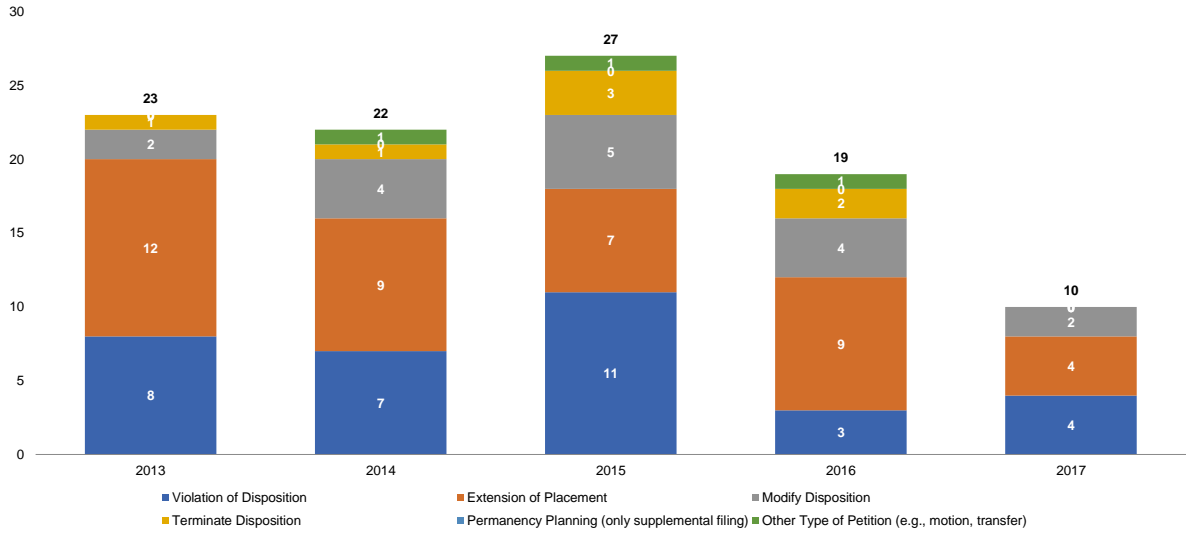

Supplemental JD Petitions Filed: Most Serious Action (Number)

Source: NYS Division of Criminal Justice Services (DCJS) and NYS Office of Court Administration (OCA), DCJS-OCA Juvenile Delinquent Family Court Database.