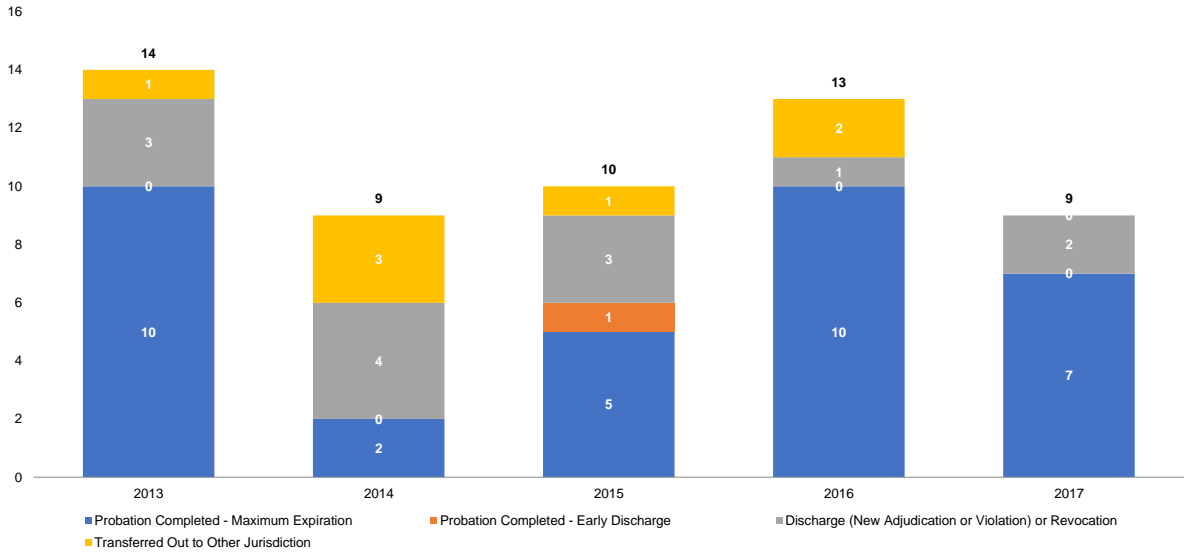

Probation Supervision Cases Closed (Number)

Source: NYS Division of Criminal Justice Services, Probation Workload System (PWS).