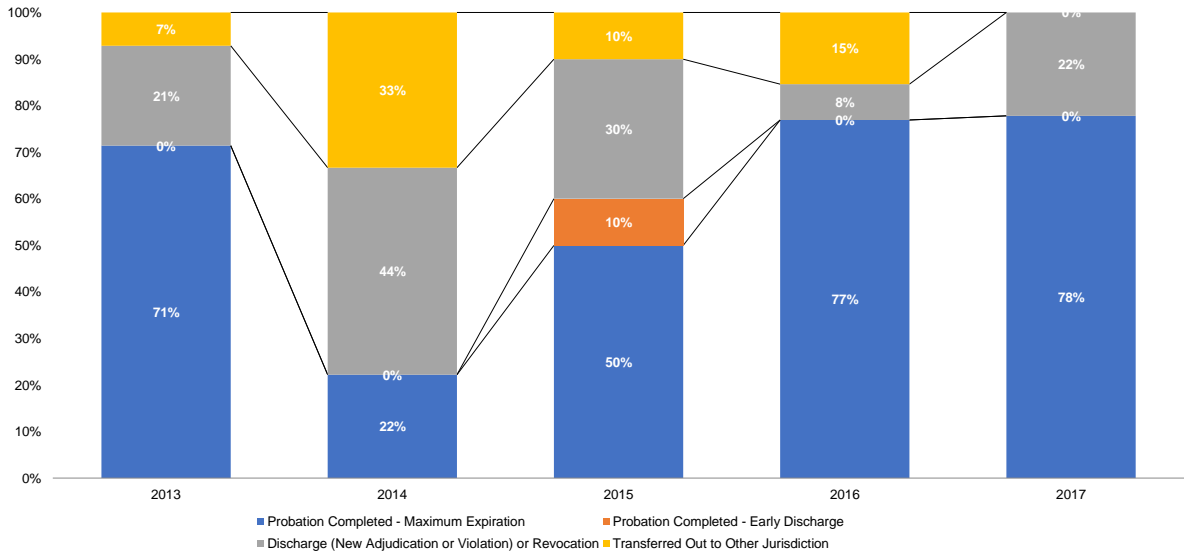

Probation Supervision Cases Closed (% Dist.)

Source: NYS Division of Criminal Justice Services, Probation Workload System (PWS).