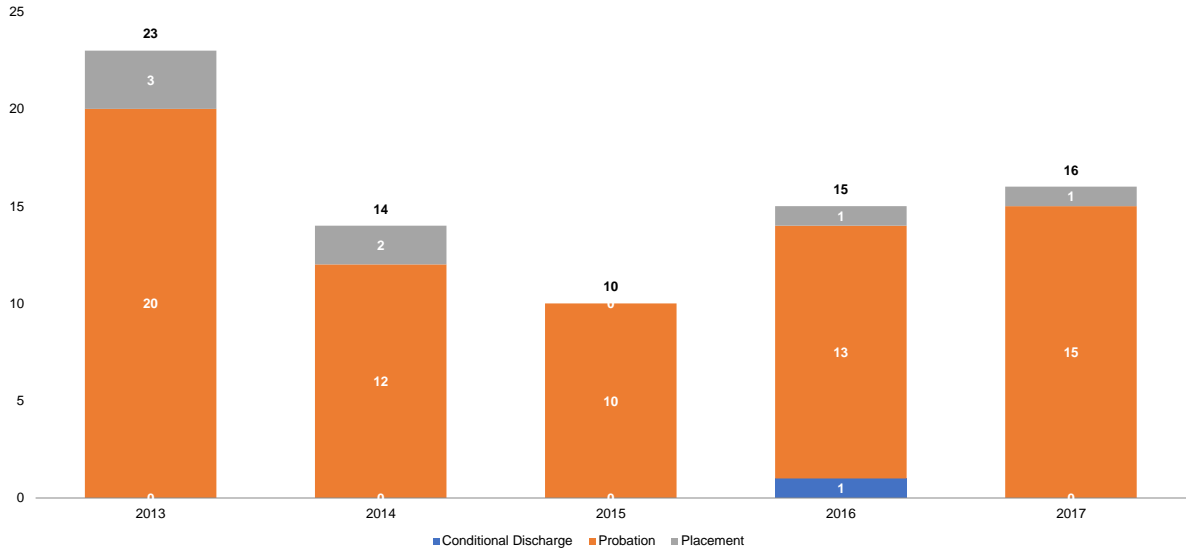

Initial JD Petitions Disposed with JD Findings (Number)

Source: NYS Division of Criminal Justice Services (DCJS) and NYS Office of Court Administration (OCA), DCJS-OCA Juvenile Delinquent Family Court Database.