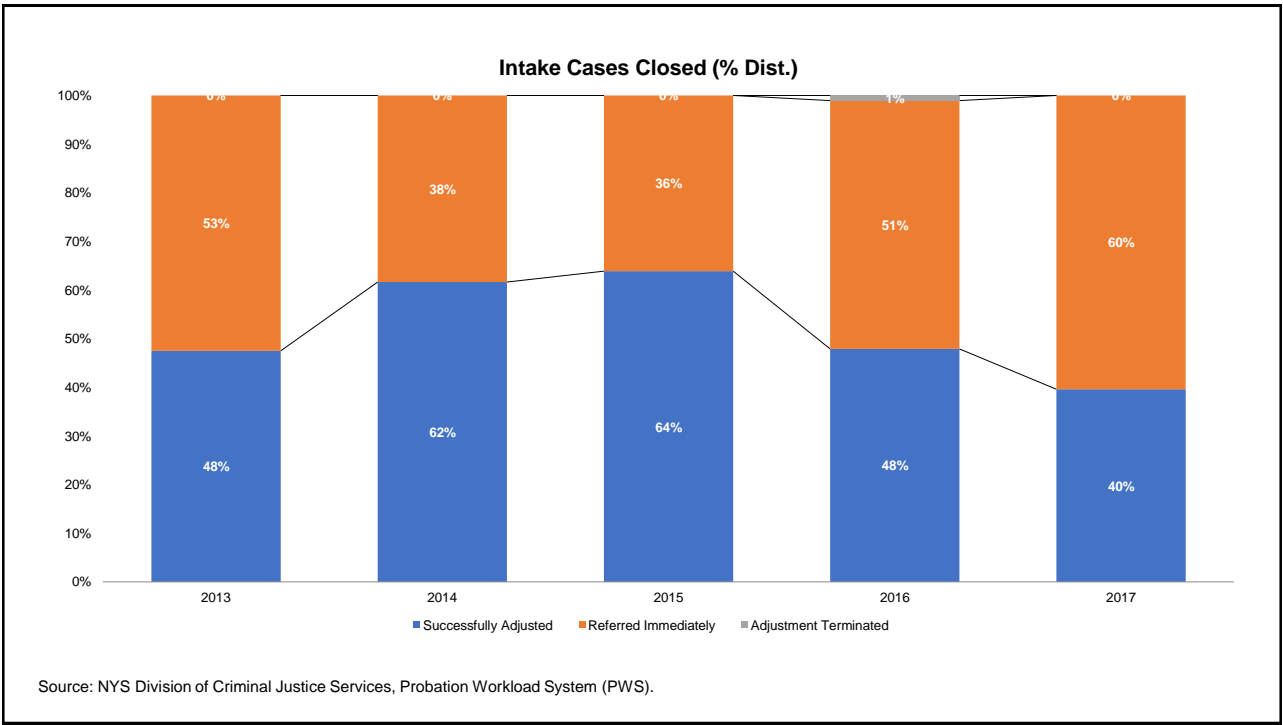

# Jefferson County for 2013-2017

Prepared by NYS Division of Criminal Justice Services,  
Office of Justice Research and Performance  
May 15, 2018

Processing Stage Overview by Year

\*\*\*

**Initial JD Petitions Disposed (Number)**