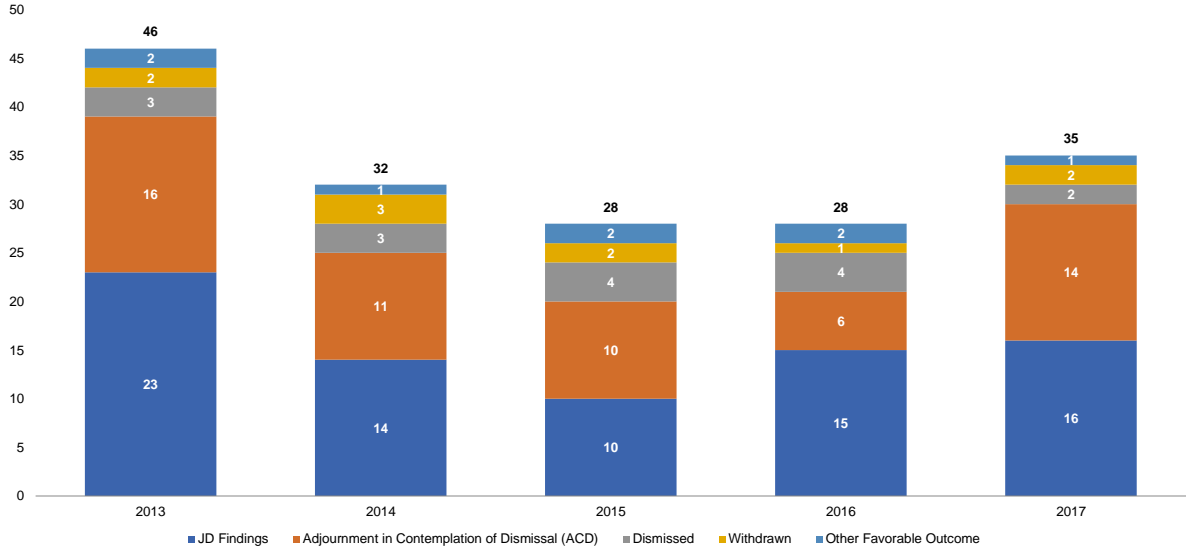

# Jefferson County for 2013-2017

Prepared by NYS Division of Criminal Justice Services,  
Office of Justice Research and Performance  
May 15, 2018

Processing Stage Overview by Year

\*\*\*

**Initial JD Petitions Disposed (Number)**