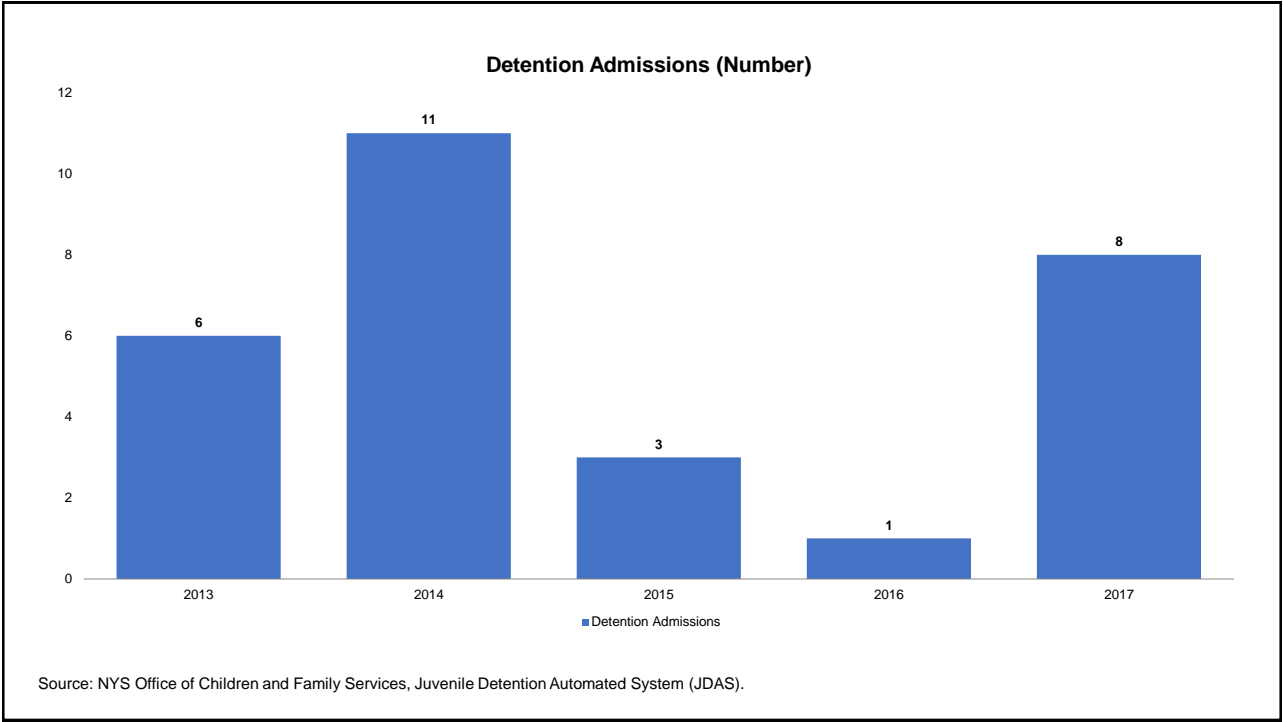

# Jefferson County for 2013-2017

Prepared by NYS Division of Criminal Justice Services,  
Office of Justice Research and Performance  
May 15, 2018

Processing Stage Overview by Year

\*\*\*

**Initial JD Petitions Disposed (Number)**