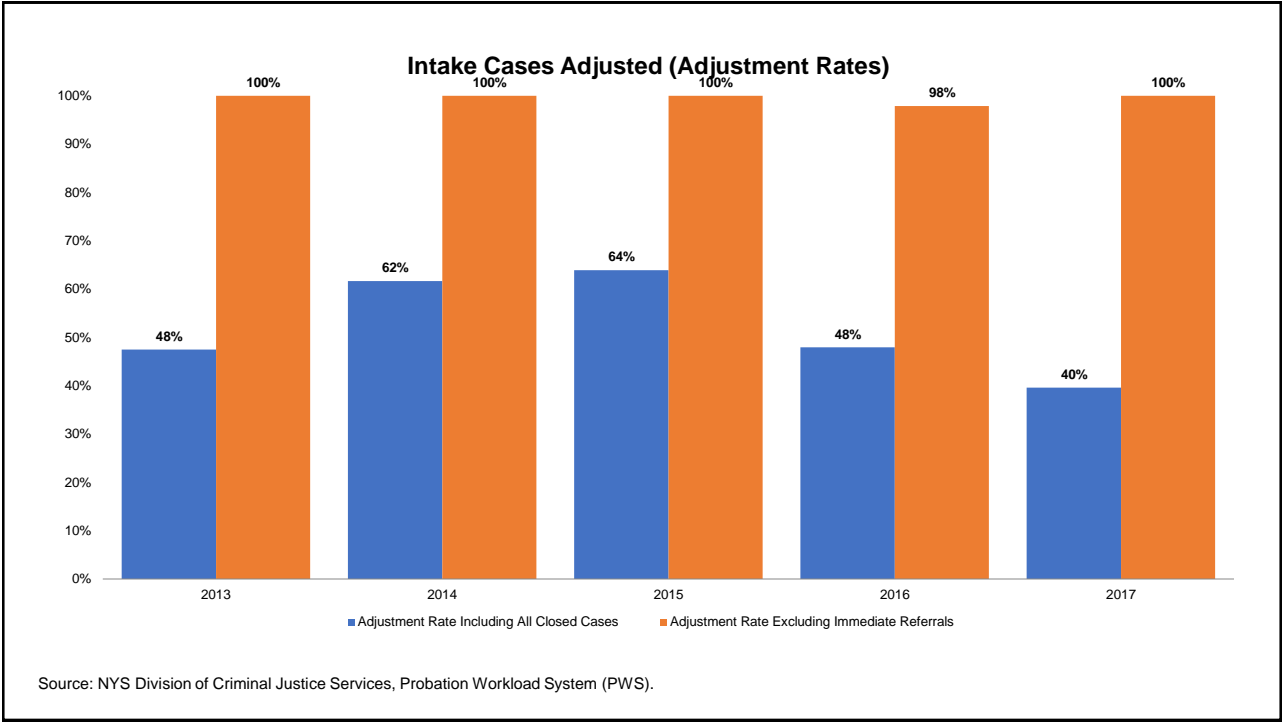

# Jefferson County for 2013-2017

Prepared by NYS Division of Criminal Justice Services,  
Office of Justice Research and Performance  
May 15, 2018

Processing Stage Overview by Year

\*\*\*

**Initial JD Petitions Disposed (Number)**