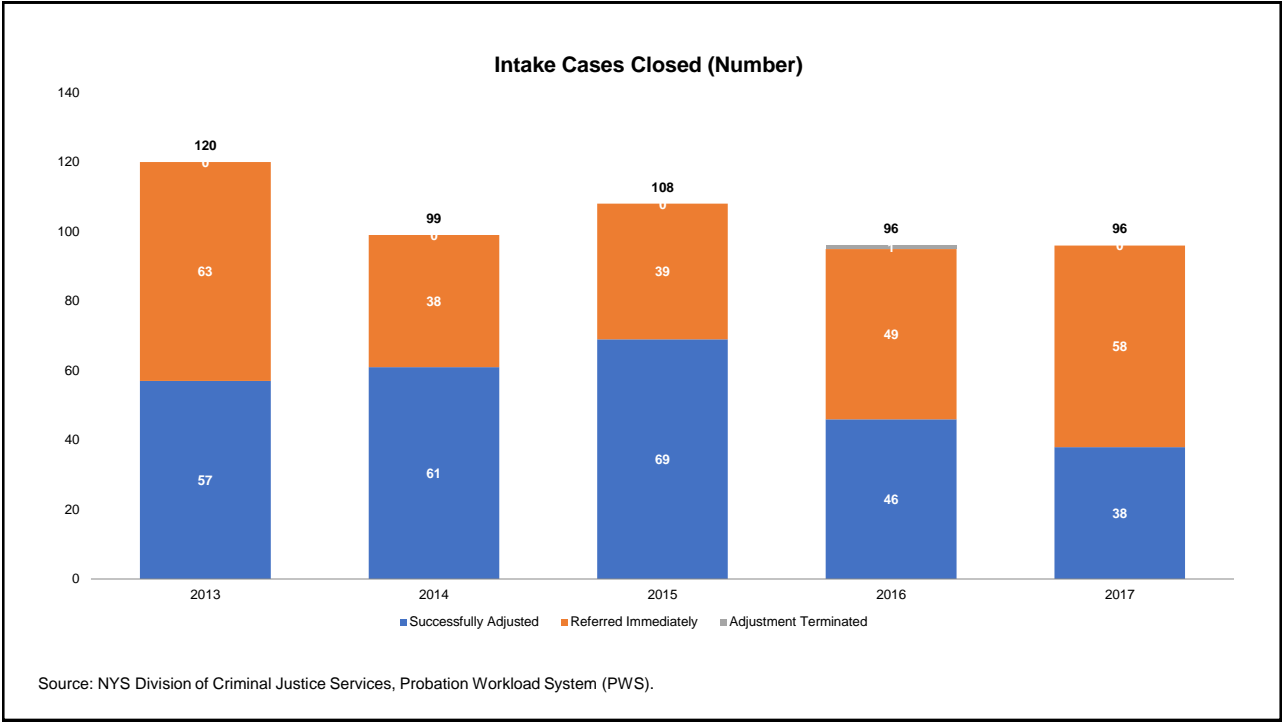

# Jefferson County for 2013-2017

Prepared by NYS Division of Criminal Justice Services,  
Office of Justice Research and Performance  
May 15, 2018

Processing Stage Overview by Year

\*\*\*

**Initial JD Petitions Disposed (Number)**