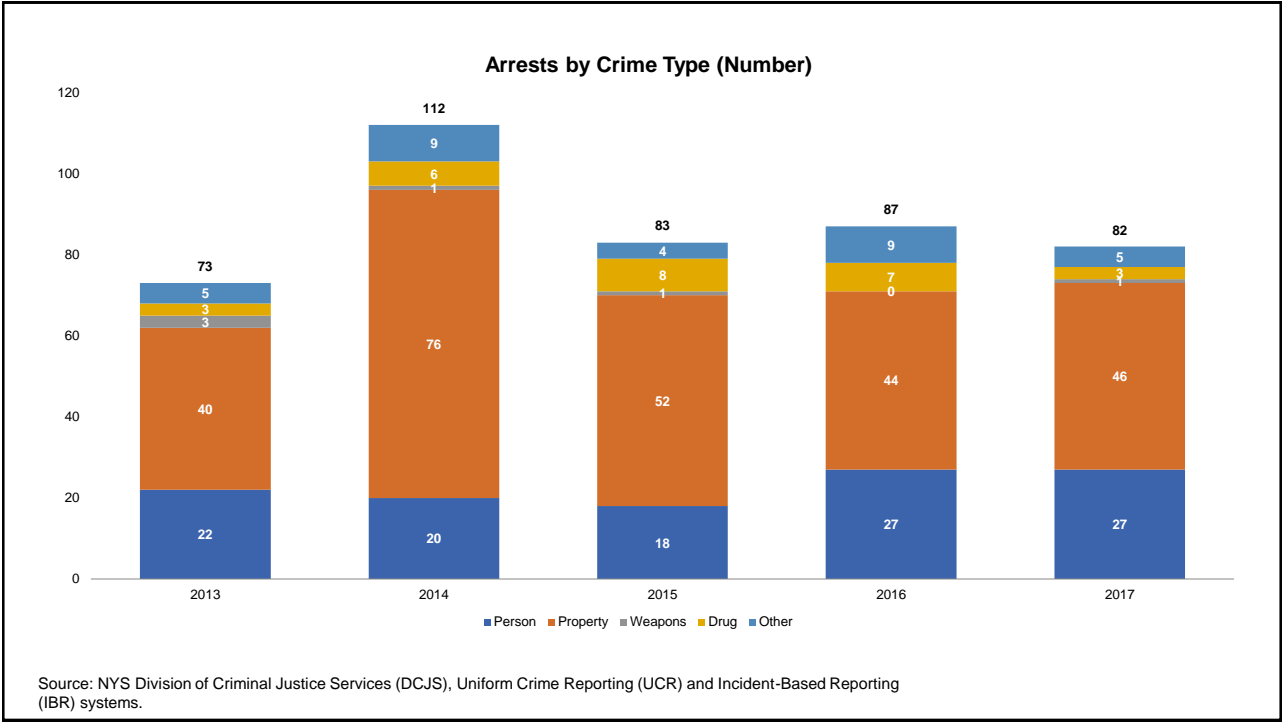

# Jefferson County for 2013-2017

Prepared by NYS Division of Criminal Justice Services,  
Office of Justice Research and Performance  
May 15, 2018

Processing Stage Overview by Year

\*\*\*

**Initial JD Petitions Disposed (Number)**