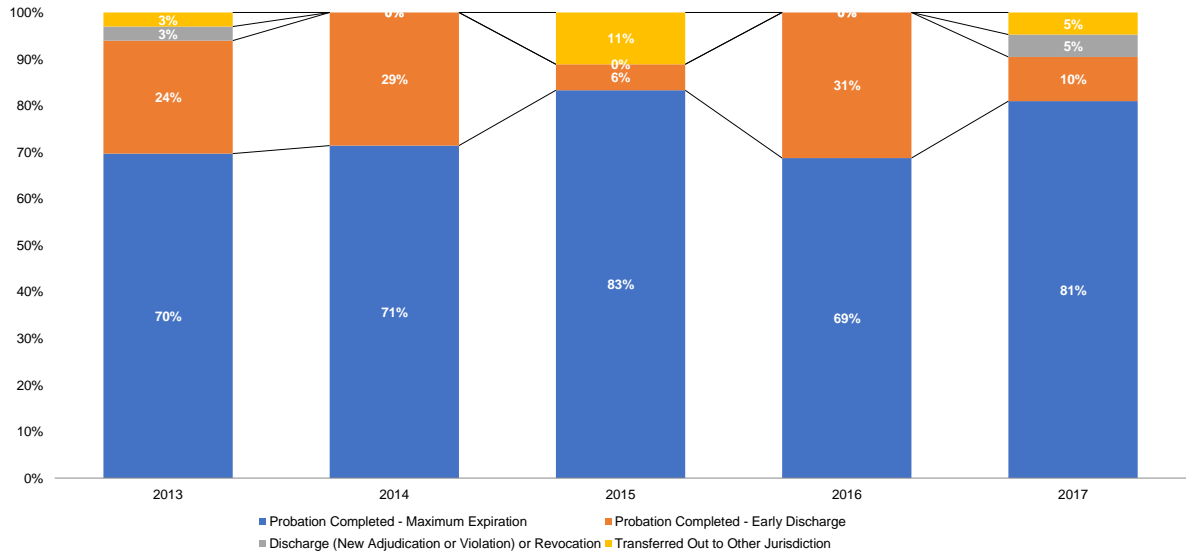

Probation Supervision Cases Closed (% Dist.)

Source: NYS Division of Criminal Justice Services, Probation Workload System (PWS).