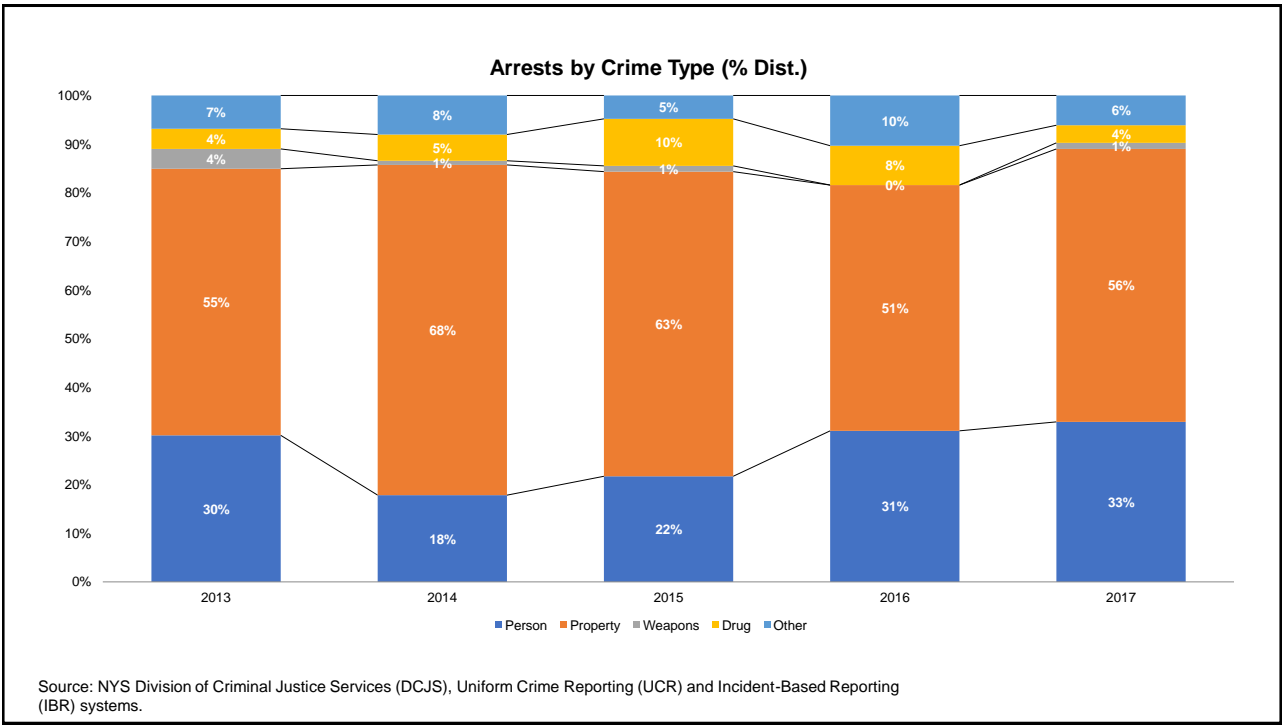

# Jefferson County for 2013-2017

Prepared by NYS Division of Criminal Justice Services,  
Office of Justice Research and Performance  
May 15, 2018

Processing Stage Overview by Year

\*\*\*

**Initial JD Petitions Disposed (Number)**