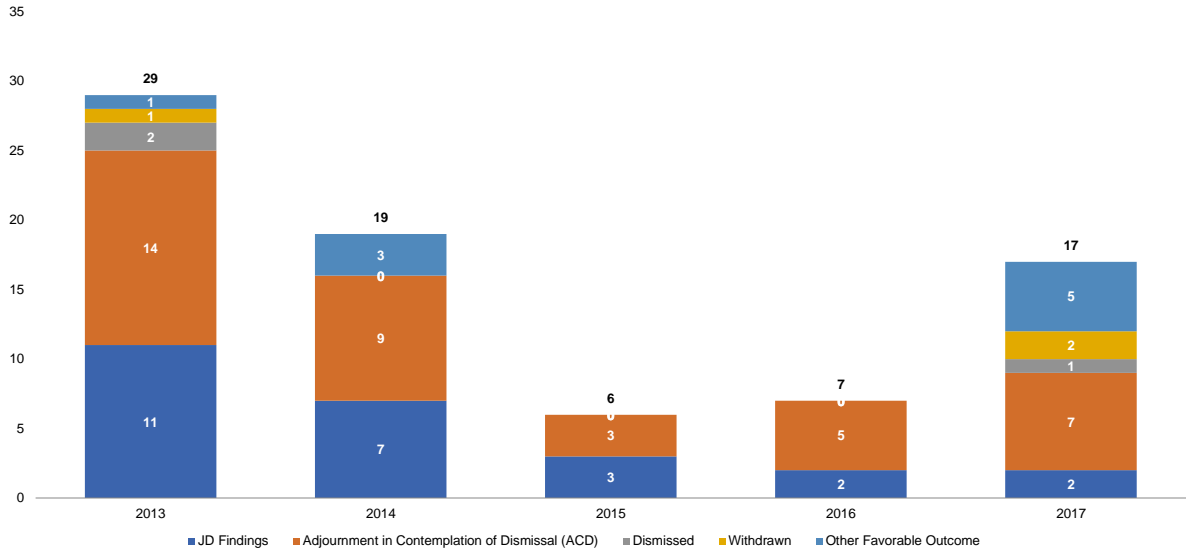

Source: NYS Division of Criminal Justice Services (DCJS), Uniform Crime Reporting (UCR) and Incident-Based Reporting (IBR) systems.

**Arrests by Crime Type (% Dist.)**

Source: NYS Division of Criminal Justice Services (DCJS), Uniform Crime Reporting (UCR) and Incident-Based Reporting (IBR) systems.

### Intake Cases Adjusted (Adjustment Rates)

Source: NYS Division of Criminal Justice Services, Probation Workload System (PWS).

\*\*\*

**Initial JD Petitions Disposed (Number)**

Source: NYS Division of Criminal Justice Services (DCJS) and NYS Office of Court Administration (OCA), DCJS-OCA Juvenile Delinquent Family Court Database.