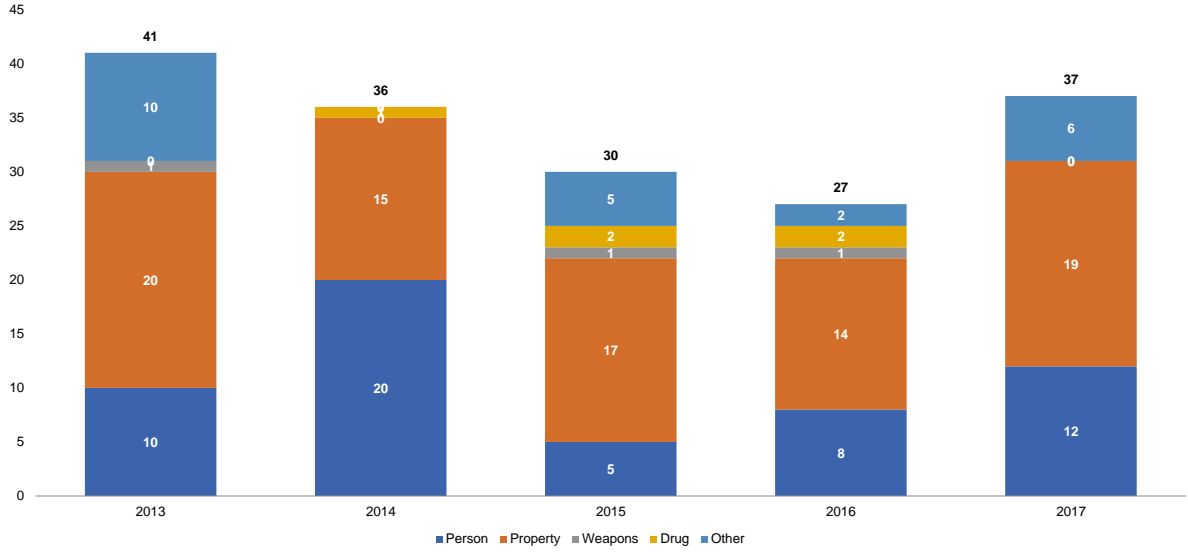

# Allegany County for 2013-2017

Prepared by NYS Division of Criminal Justice Services,  
Office of Justice Research and Performance  
May 15, 2018

**Processing Stage Overview by Year**

**Arrests by Crime Type (Number)**