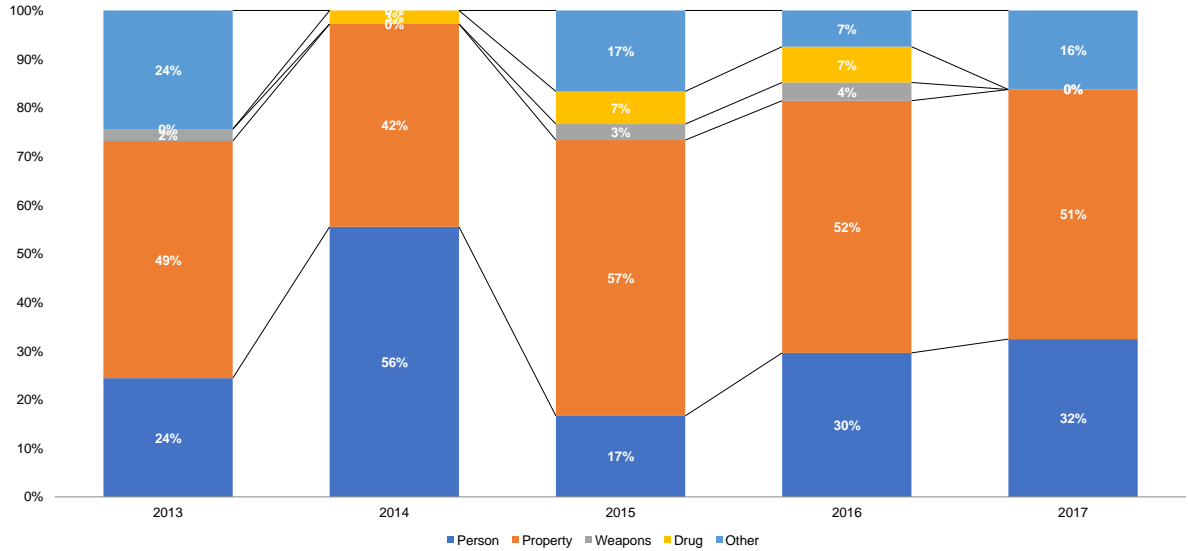

Arrests by Crime Type (% Dist.)

Source: NYS Division of Criminal Justice Services (DCJS), Uniform Crime Reporting (UCR) and Incident-Based Reporting (IBR) systems.