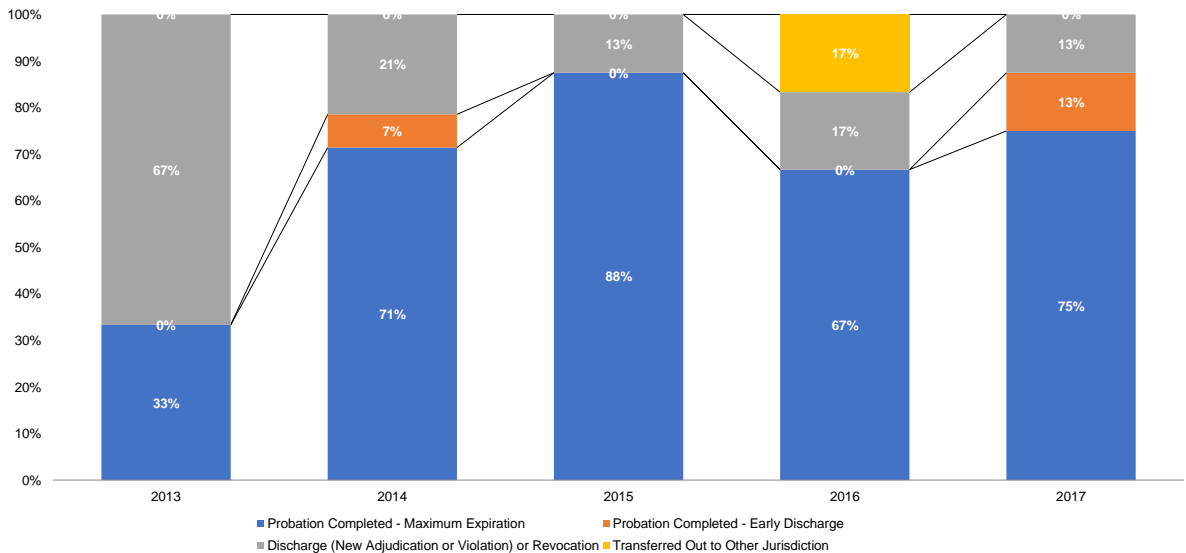

Probation Supervision Cases Closed (% Dist.)

Source: NYS Division of Criminal Justice Services, Probation Workload System (PWS).