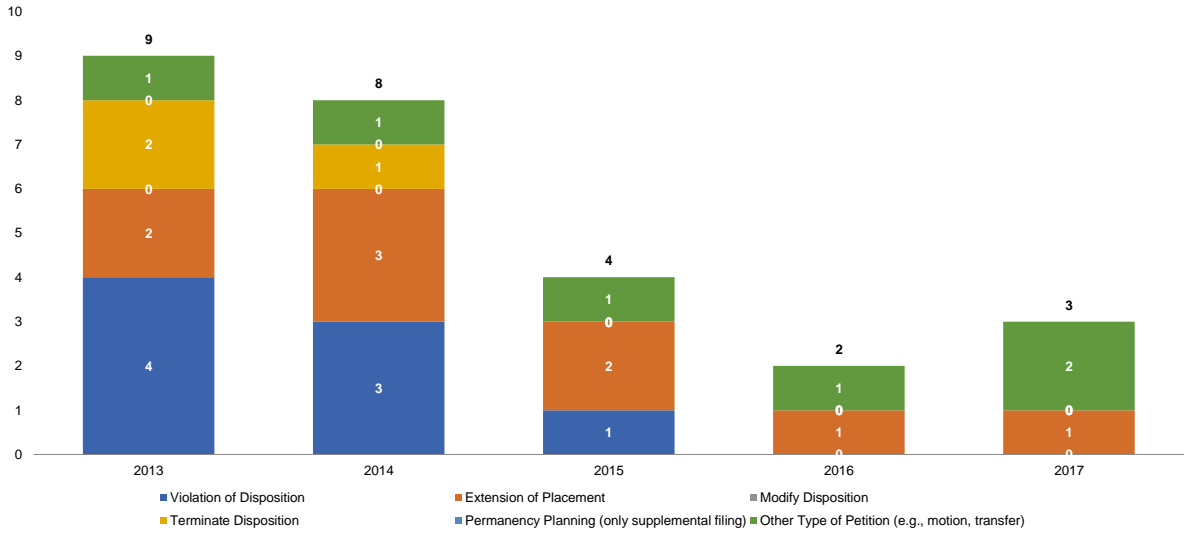

Supplemental JD Petitions Filed: Most Serious Action (Number)

Source: NYS Division of Criminal Justice Services (DCJS) and NYS Office of Court Administration (OCA), DCJS-OCA Juvenile Delinquent Family Court Database.