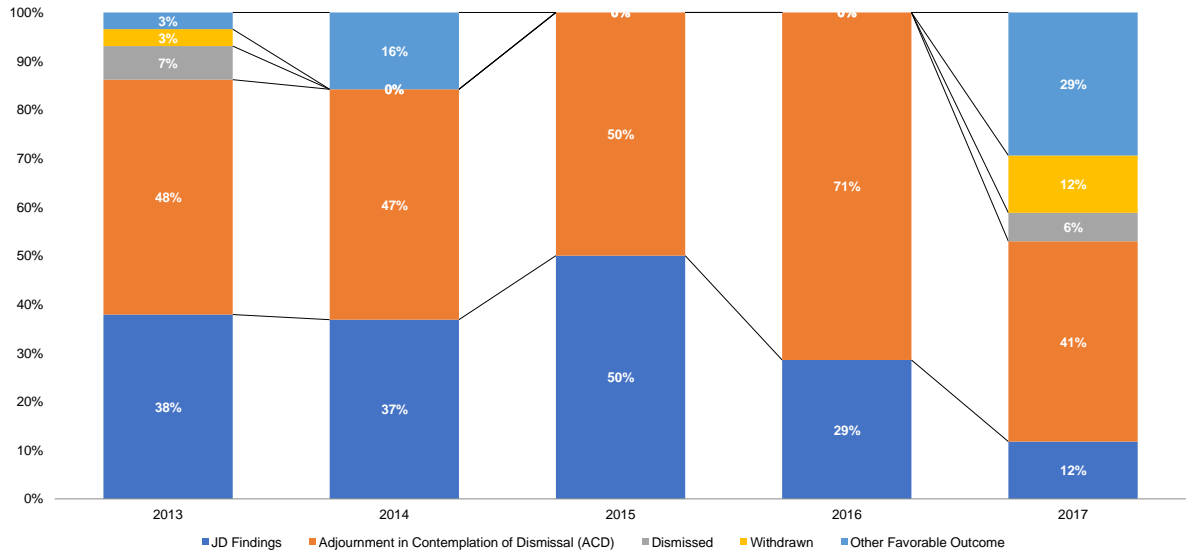

Initial JD Petitions Disposed (% Dist.)

Source: NYS Division of Criminal Justice Services (DCJS) and NYS Office of Court Administration (OCA), DCJS-OCA Juvenile Delinquent Family Court Database.