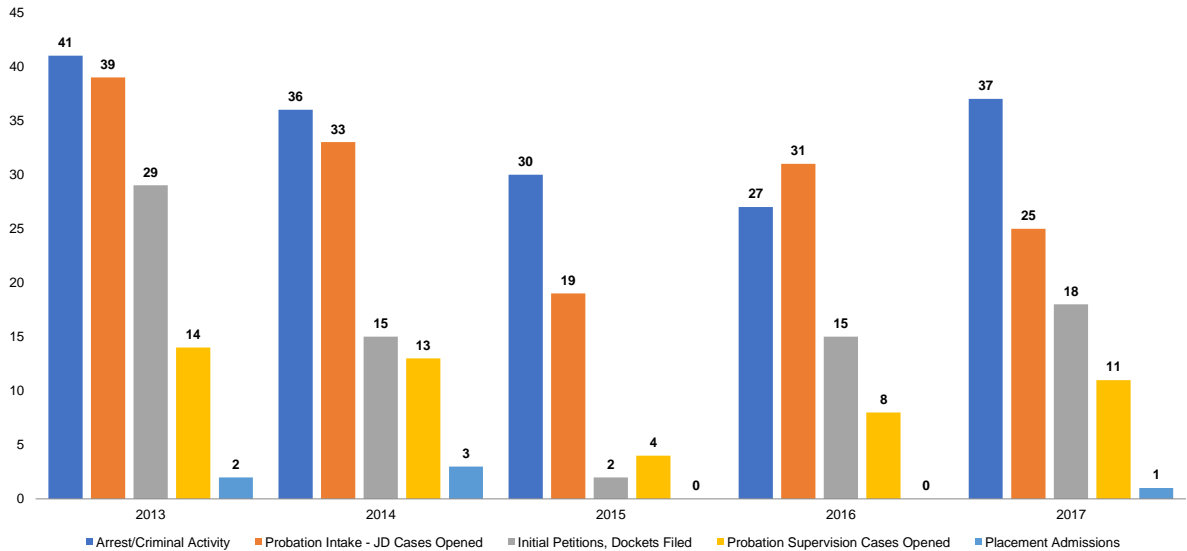

# Allegany County for 2013-2017

Prepared by NYS Division of Criminal Justice Services,  
Office of Justice Research and Performance  
May 15, 2018

**Processing Stage Overview by Year**

**Arrests by Crime Type (Number)**

Source: NYS Division of Criminal Justice Services (DCJS), Uniform Crime Reporting (UCR) and Incident-Based Reporting (IBR) systems.

**Arrests by Crime Type (% Dist.)**

Source: NYS Division of Criminal Justice Services (DCJS), Uniform Crime Reporting (UCR) and Incident-Based Reporting (IBR) systems.