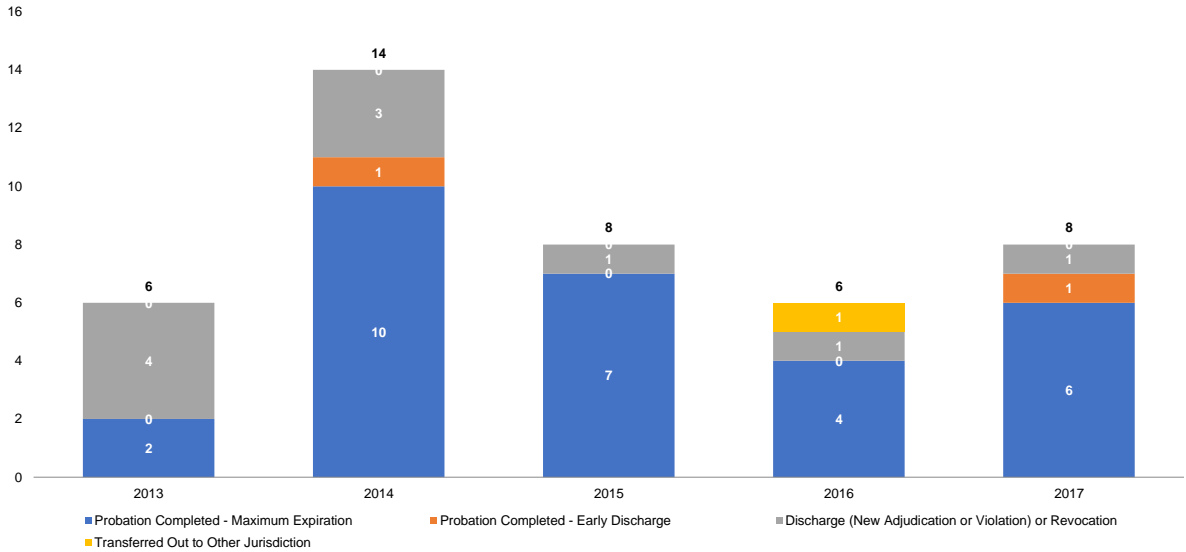

Probation Supervision Cases Closed (Number)

Source: NYS Division of Criminal Justice Services, Probation Workload System (PWS).