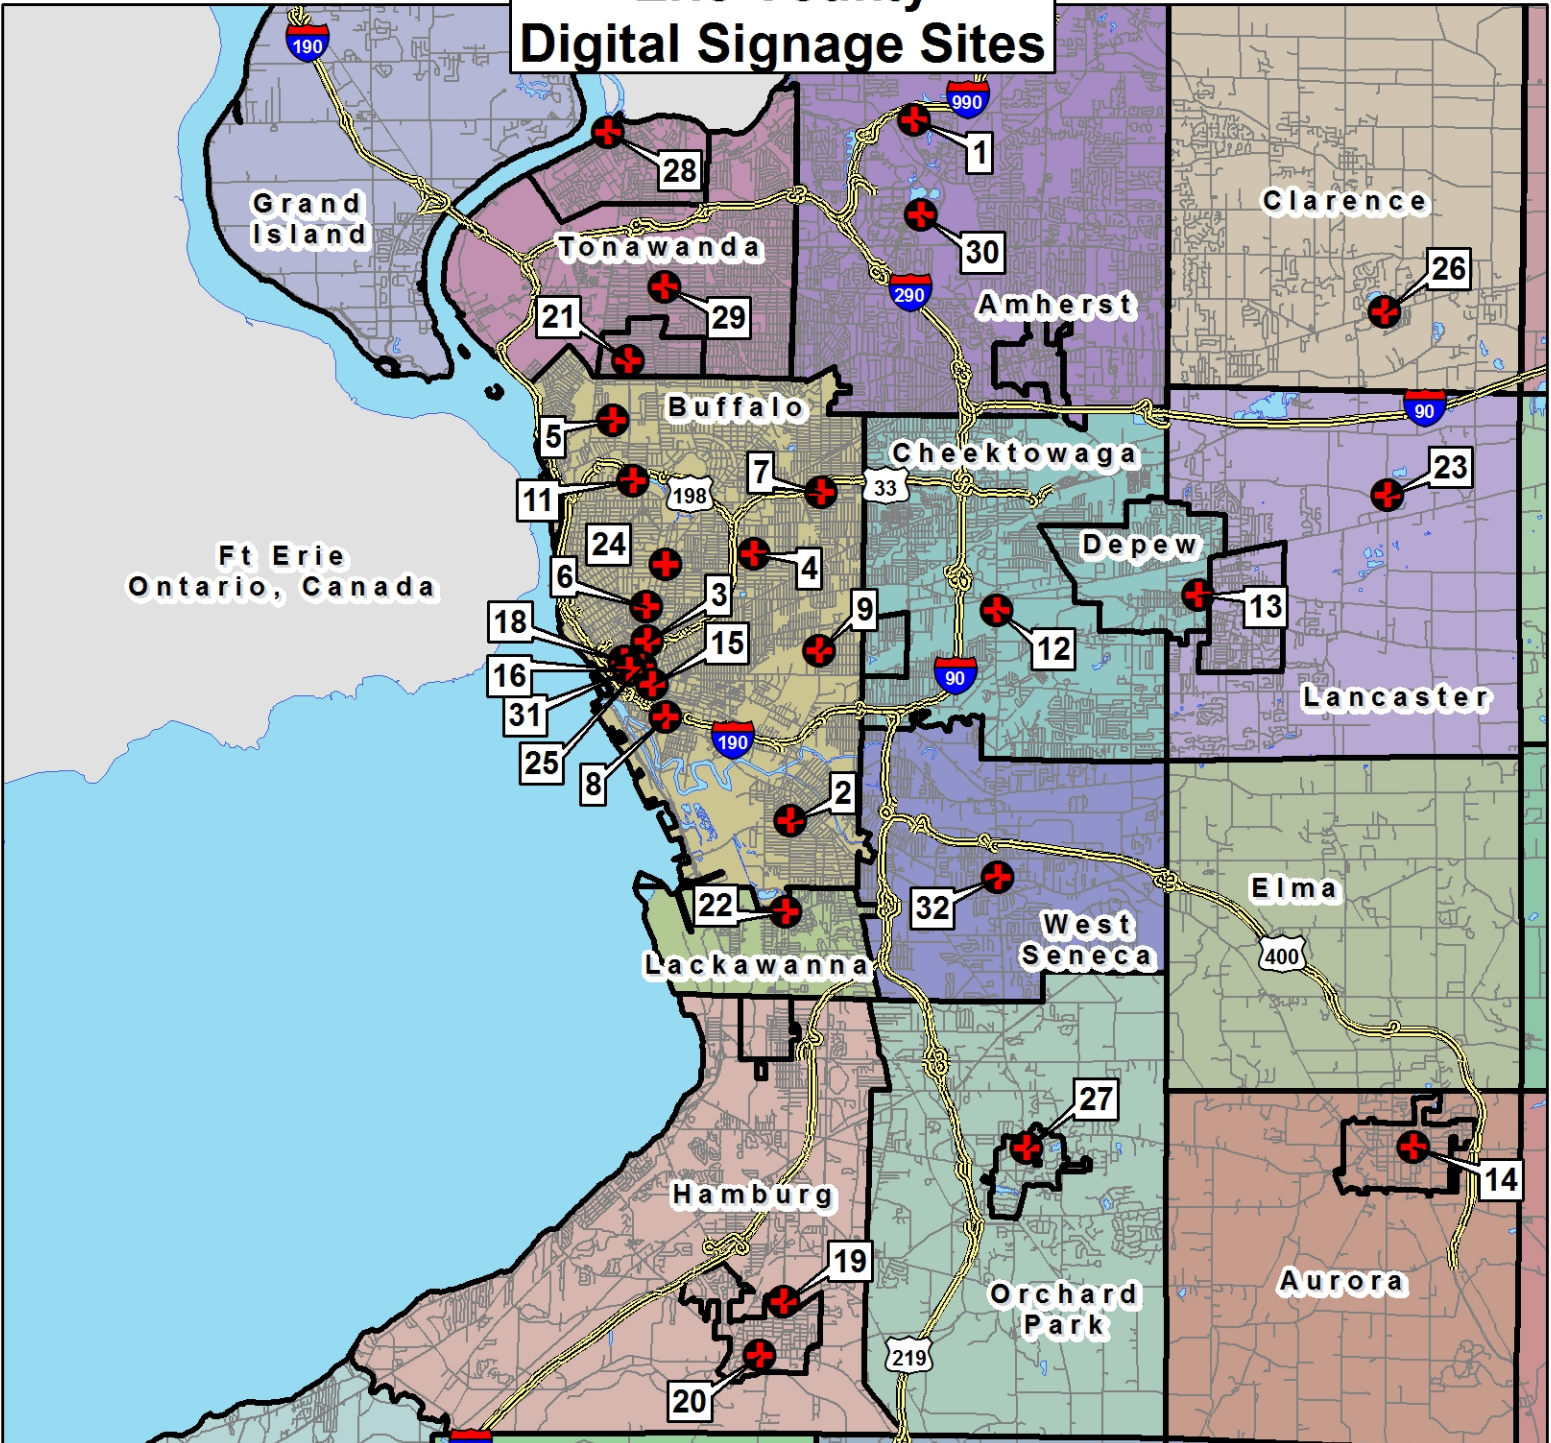

Erie County Digital Signage Sites

ID	Name	ID	Name
1	Amherst PD	21	Kenmore PD
2 - 9	Buffalo PD	22	Lackawanna PD
10	Brant PD	23	Lancaster PD
11	Buffalo State PD	24	NFTA PD
12	Cheektowaga PD	25	NYS Parole
13	Depew PD	26	NYSP Troop A
14	East Aurora PD	27	Orchard Park PD
15	ECSCO Narcotics	28	Tonawanda City PD
16	Erie County Probation	29	Tonawanda Town PD
17	Evans PD	30	University at Buffalo PD
18	FBI	31	US Probation
19	Hamburg Town PD	32	West Seneca PD
20	Hamburg Village PD		